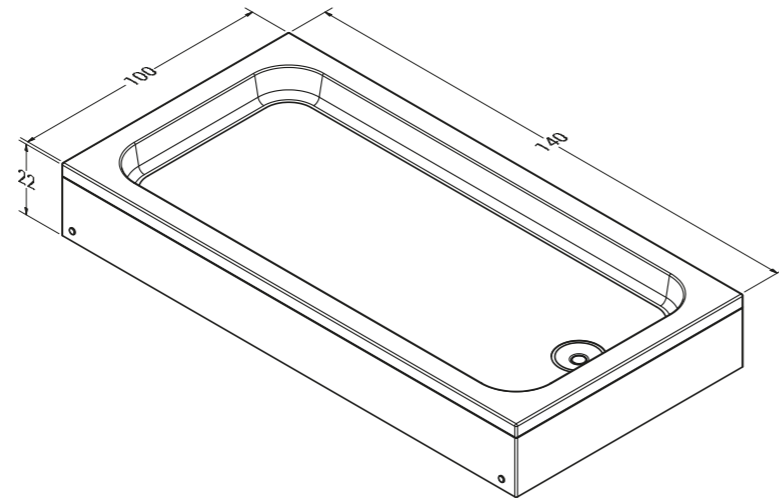

s'tina
Luxury bath collection

Quality
and
Versatility