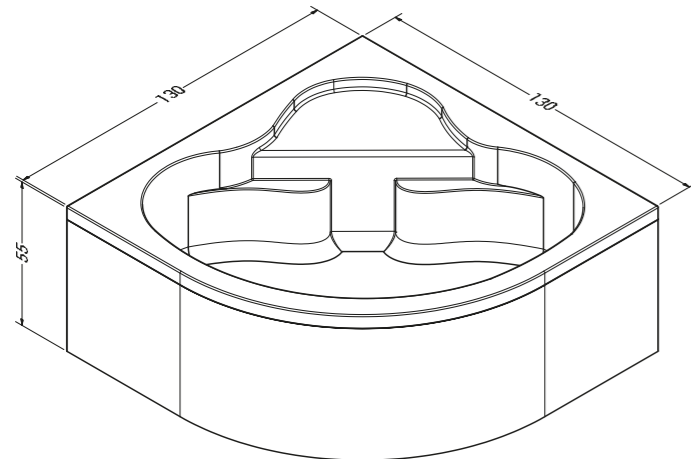

# Alope

OVAL OTURMALI KÜVET / OVAL SEATED BATHTUB

H:55 cm

ÖLÇÜ	GÖVDE	AYAK	ÖN PANEL	TOPLAM
Dimentions	Body	Stand	Front Panel	Total
110 x 110	4,179 ₺	480 ₺	1,150 ₺	5,800 ₺
120 x 120	4,670 ₺	500 ₺	1,250 ₺	6,400 ₺
130 x 130	5,400 ₺	500 ₺	1,350 ₺	7,250 ₺