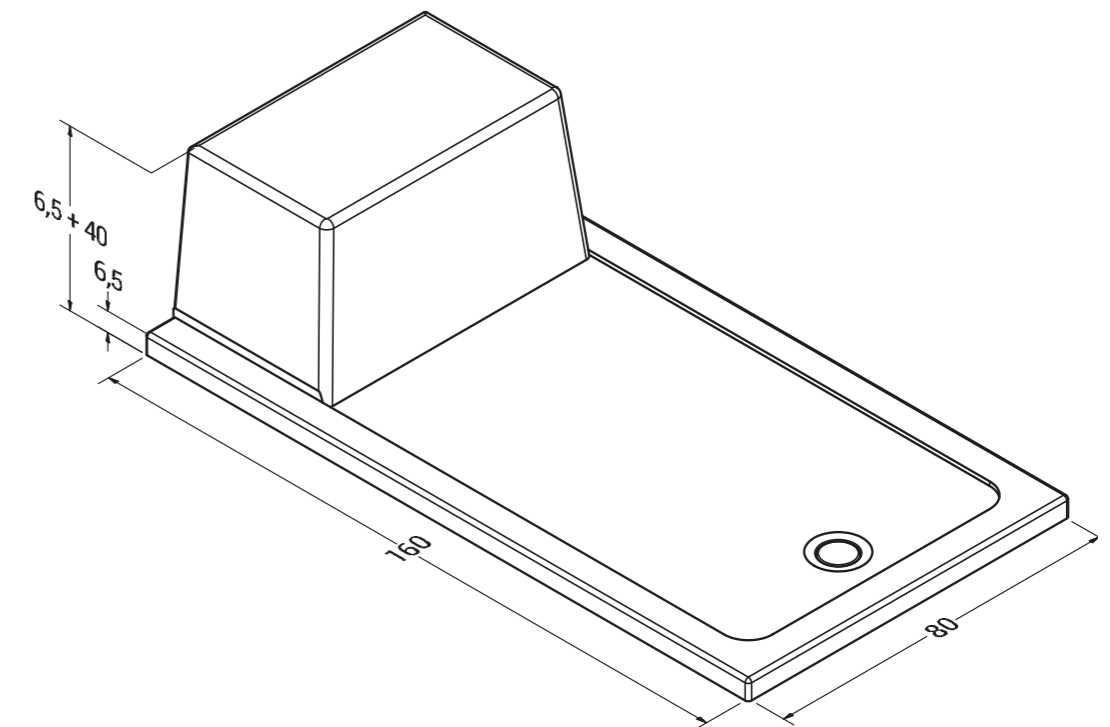

H: 6,5 +40 cm

Bond

MONOFLAT DİKDÖRGEN OTURMALI DUŞ TEKNESİ / RECTANGLE SEATED MONOFLAT SHOWER TRAY

ÖLÇÜ Dimentions	TOPLAM Total	ÖLÇÜ Dimentions	TOPLAM Total	ÖLÇÜ Dimentions	TOPLAM Total
70 x 100	4,315 ₺	80 x 100	4,525 ₺	90 x 100	4,735 ₺
70 x 110	4,485 ₺	80 x 110	4,700 ₺	90 x 110	4,925 ₺
70 x 120	4,680 ₺	80 x 120	4,900 ₺	90 x 120	5,130 ₺
70 x 130	4,885 ₺	80 x 130	5,115 ₺	90 x 130	5,350 ₺
70 x 140	4,100 ₺	80 x 140	5,335 ₺	90 x 140	5,580 ₺
70 x 150	5,340 ₺	80 x 150	5,580 ₺	90 x 150	5,835 ₺
70 x 160	5,570 ₺	80 x 160	5,840 ₺	90 x 160	6,100 ₺