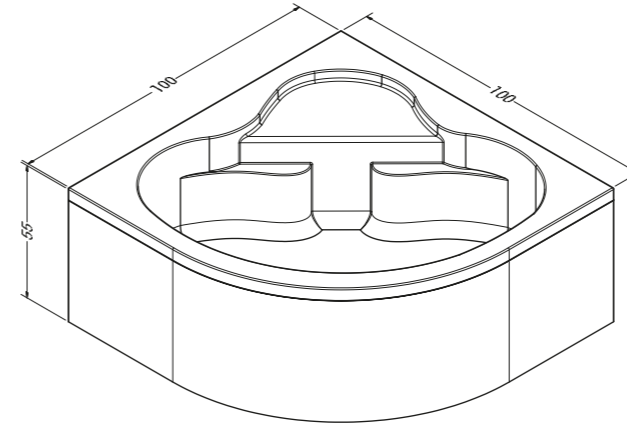

100 x 100

H:55 cm

90 x 90

H:55 cm

## Albero OVAL OTURMALI KÜVET / OVAL SEATED BATHTUB

s'tina  
Luxury bath collection

ÖLÇÜ Dimentions	GÖVDE Body	AYAK Stand	ÖN PANEL Front Panel	TOPLAM Total
100 x 100	3,810 ₺	440 ₺	1,050 ₺	5,300 ₺