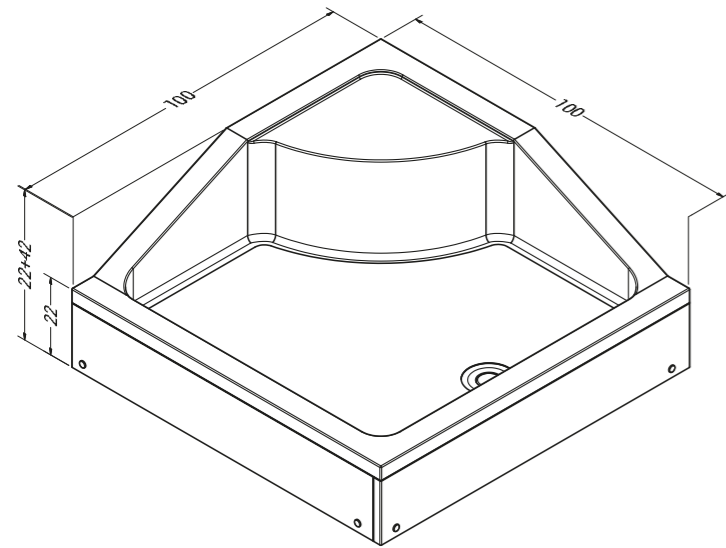

## Elite

KARE OTURMALI DUŞ TEKNESİ / SQUARE OVAL SEATED SHOWER TRAY

ÖLÇÜ Dimensions	GÖVDE Body	AYAK Stand	ÖN PANEL Front Panel	YAN PANEL Side Panel	TOPLAM Total
90 x 90	2,810 ₺	270 ₺	150 ₺	150 ₺	3,380 ₺
100 x 100	3,070 ₺	300 ₺	165 ₺	165 ₺	3,700 ₺