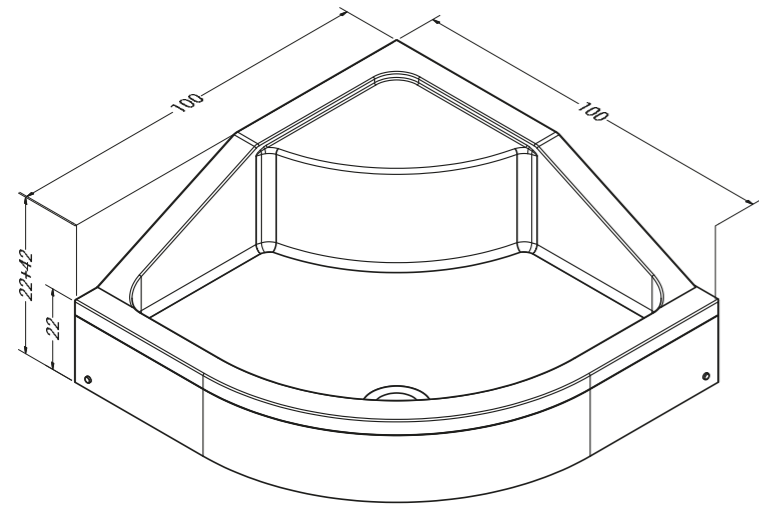

Serena

OVAL OTURMALI DUŞ TEKNESİ / OVAL SEATED SHOWER TRAY

ÖLÇÜ Dimenitions	GÖVDE Body	AYAK Stand	ÖN PANEL Front Panel	TOPLAM Total
90 x 90	2,630 ₺	280 ₺	340 ₺	3,250 ₺
100 x 100	2,830 ₺	320 ₺	400 ₺	3,550 ₺
110 x 110	3,230 ₺	350 ₺	420 ₺	4,000 ₺
120 x 120	3,930 ₺	380 ₺	490 ₺	4,800 ₺
130 x 130	4,840 ₺	410 ₺	550 ₺	5,800 ₺

H:22 cm + 58

Evan

YÜKSEK OVAL OTURMALI DUŞ TEKNESİ / OVAL SEATED SHOWER TRAY

ÖLÇÜ Dimenitions	GÖVDE Body	AYAK Stand	ÖN PANEL Front Panel	TOPLAM Total
90 x 90	3,420 ₺	300 ₺	340 ₺	4,060 ₺
100 x 100	3,700 ₺	340 ₺	400 ₺	4,440 ₺
110 x 110	4,210 ₺	370 ₺	420 ₺	5,000 ₺