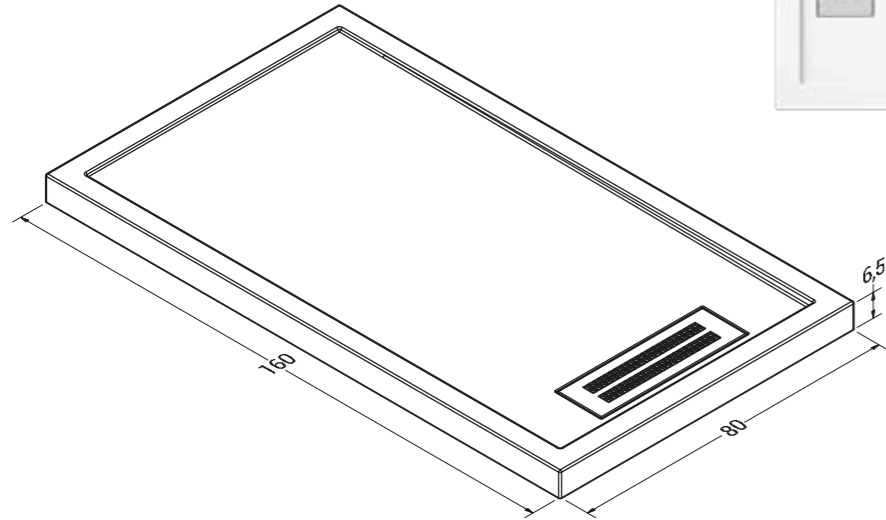

Fiyatlara KDV Dahil Değildir. Renkli Ürünlerde Fiyat Farkı %40'dır.