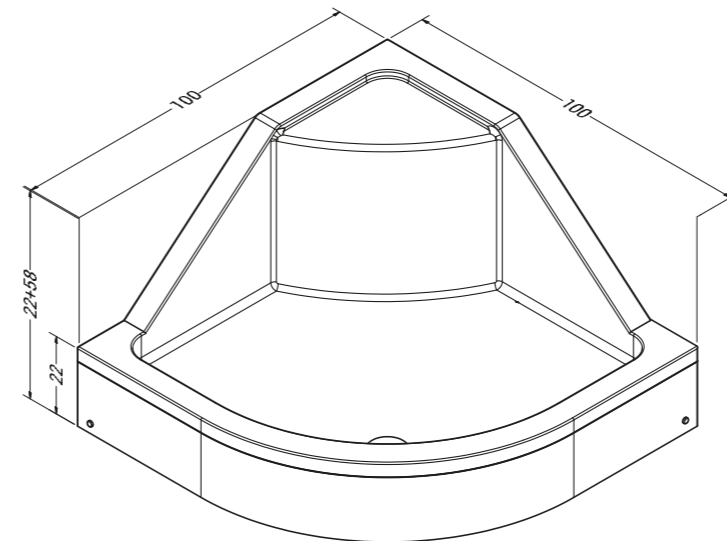

H:22 cm + 42

Serena

OVAL OTURMALI DUŞ TEKNESİ / OVAL SEATED SHOWER TRAY

ÖLÇÜ Dimenitions	GÖVDE Body	AYAK Stand	ÖN PANEL Front Panel	TOPLAM Total
90 x 90	2,630 ₺	280 ₺	340 ₺	3,250 ₺
100 x 100	2,830 ₺	320 ₺	400 ₺	3,550 ₺
110 x 110	3,230 ₺	350 ₺	420 ₺	4,000 ₺
120 x 120	3,930 ₺	380 ₺	490 ₺	4,800 ₺
130 x 130	4,840 ₺	410 ₺	550 ₺	5,800 ₺

H:22 cm + 58

Evan

YÜKSEK OVAL OTURMALI DUŞ TEKNESİ / OVAL SEATED SHOWER TRAY

ÖLÇÜ Dimenitions	GÖVDE Body	AYAK Stand	ÖN PANEL Front Panel	TOPLAM Total
90 x 90	3,420 ₺	300 ₺	340 ₺	4,060 ₺
100 x 100	3,700 ₺	340 ₺	400 ₺	4,440 ₺
110 x 110	4,210 ₺	370 ₺	420 ₺	5,000 ₺