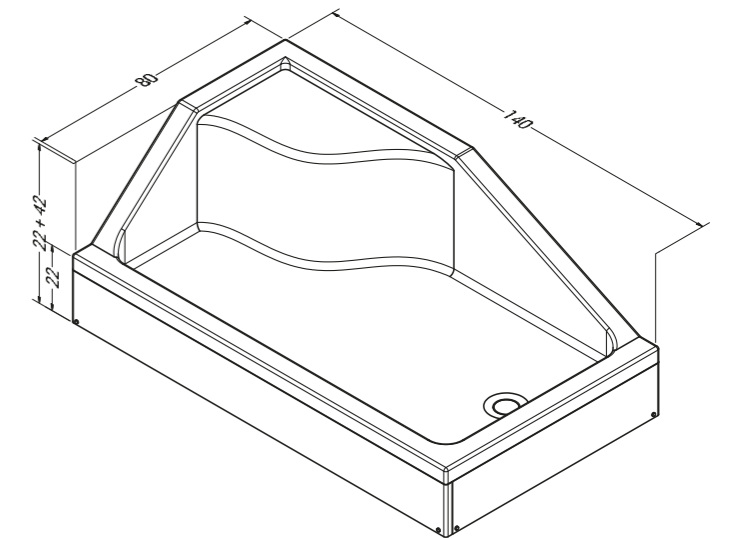

Fiyatlara KDV Dahil Değildir. Renkli Ürünlerde Fiyat Farkı %40'dır.