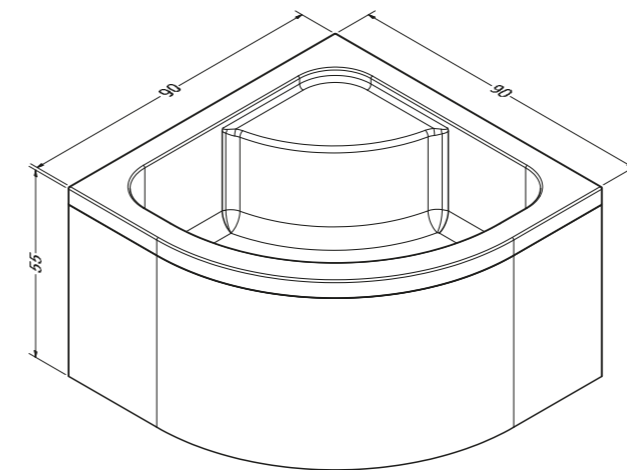

Armoni OVAL OTURMALI KÜVET / OVAL SEATED BATHTUB

ÖLÇÜ Dimentions	GÖVDE Body	AYAK Stand	ÖN PANEL Front Panel	TOPLAM Total
90 x 90	3,420 ₺	420 ₺	960 ₺	4,800 ₺