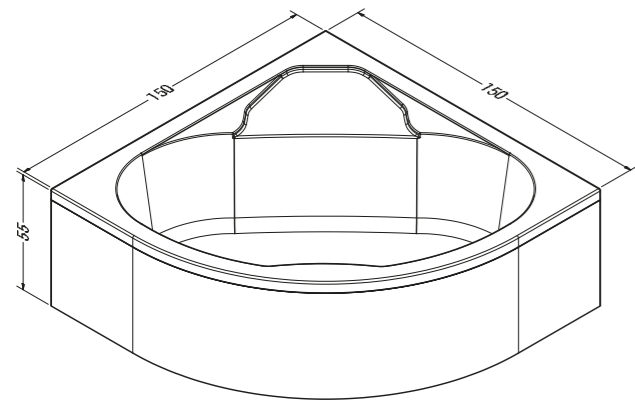

## Slimflat Duş Tekneleri / Slimflat Shower Trays

<b>REINA</b>	OVAL SLIMFLAT DUŞ TEKNESİ / OVAL SLIMFLAT SHOWER TRAY	122
<b>RAMADA</b>	KARE SLIMFLAT DUŞ TEKNESİ / SQUARE SLIMFLAT SHOWER TRAY	124
<b>AXIS</b>	KARE SLIMFLAT DUŞ TEKNESİ / SQUARE SLIMFLAT SHOWER TRAY	125
<b>PLANO</b>	BEŞGEN SLIMFLAT DUŞ TEKNESİ / PENTAGON SLIMFLAT SHOWER TRAY	126
<b>EFLAL</b>	DİKDÖRTGEN SLIMFLAT DUŞ TEKNESİ / RECTANGLE SLIMFLAT SHOWER TRAY	127
<b>CIANA</b>	DİKDÖRTGEN SLIMFLAT DUŞ TEKNESİ / RECTANGLE SLIMFLAT SHOWER TRAY	128
<b>GONEN</b>	DİKDÖRTGEN SLIMFLAT DUŞ TEKNESİ / RECTANGLE SLIMFLAT SHOWER TRAY	129
<b>ALBERA</b>	DİKDÖRTGEN OTURMALI SLIMFLAT DUŞ TEKNESİ / RECTANGLE SLIMFLAT SHOULD SIT SHOWER TRAY	130
<b>TIME</b>	DİKDÖRTGEN SLIMFLAT DUŞ TEKNESİ / RECTANGLE SLIMFLAT SHOWER TRAY	131
<b>VISION</b>	ASİMETRİK SLIMFLAT DUŞ TEKNESİ / ASYMMETRIC SLIMFLAT SHOWER TRAY	132
<b>BELLOTI</b>	DİKDÖRTGEN SLIMFLAT DUŞ TEKNESİ / RECTANGLE SLIMFLAT SHOWER TRAY	133
<b>BELLOTI</b>	DİKDÖRTGEN SLIMFLAT DUŞ TEKNESİ / RECTANGLE SLIMFLAT SHOWER TRAY	134

## Verona OVAL OTURMALI KÜVET / OVAL SEATED BATHTUB

H:55 cm

ÖLÇÜ	GÖVDE	AYAK	ÖN PANEL	TOPLAM
Dimensions	Body	Stand	Front Panel	Total
140 x 140	6,310 ₺	520 ₺	1,420 ₺	8,250 ₺
150 x 150	7,400 ₺	520 ₺	1,530 ₺	9,450 ₺