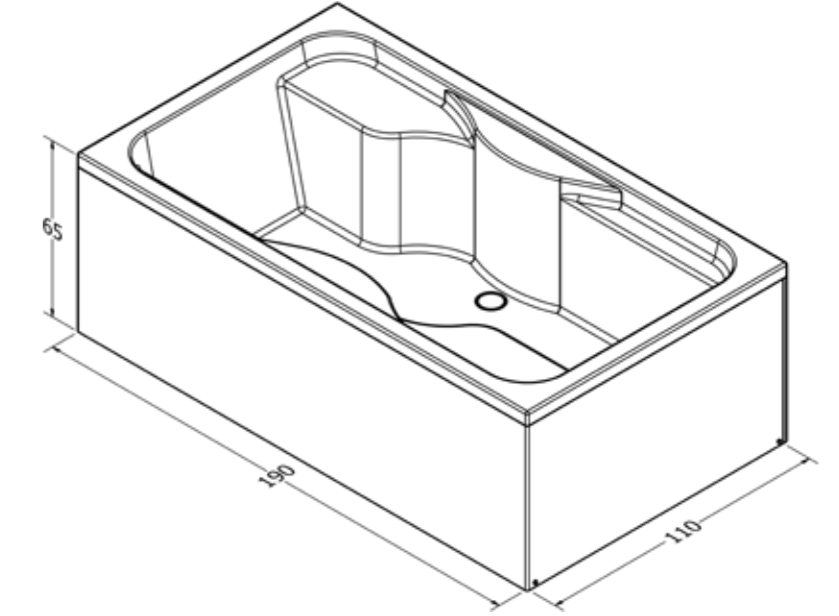

Fiyatlara KDV dahil değildir. Renkli ürünlerde fiyat farkı %40' dir. / Taxes are not included. Price difference is 40% for colored products.