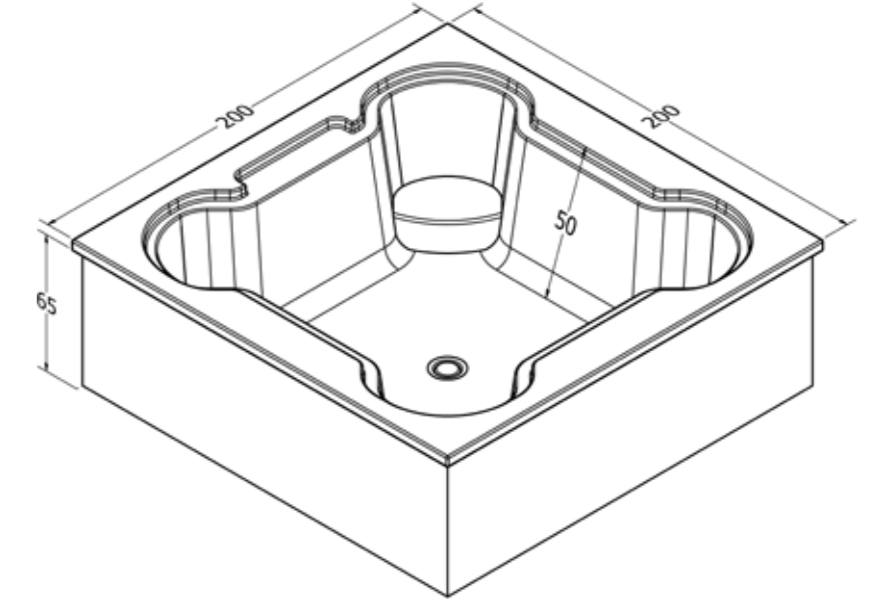

Fiyatlara KDV dahil değildir. Renkli ürünlerde fiyat farkı %40' dir. / Taxes are not included. Price difference is 40% for colored products.