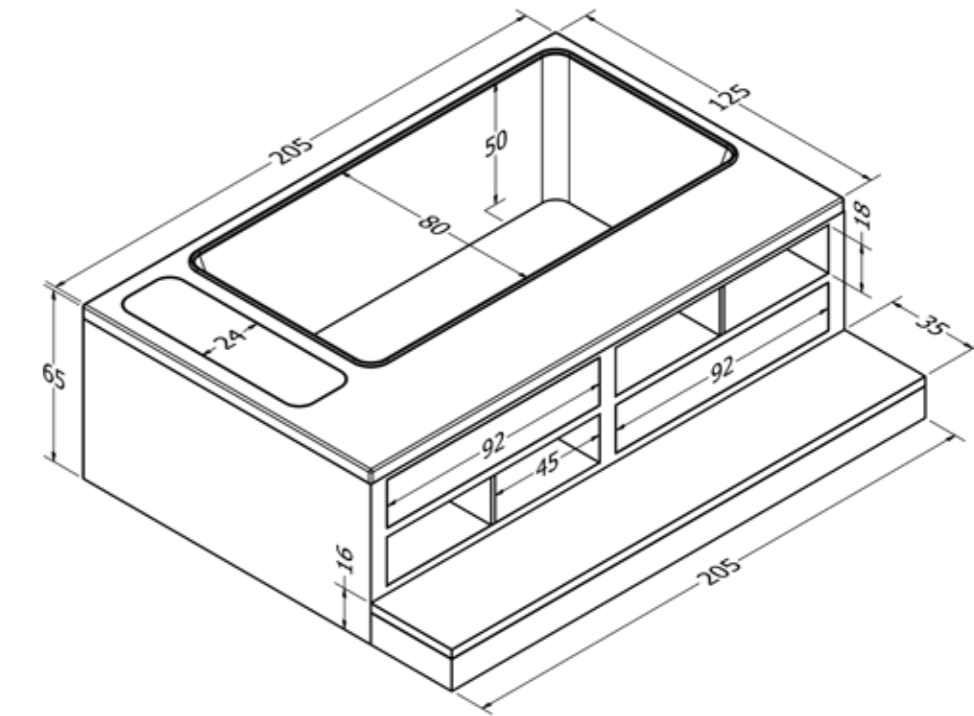

Sistem	Opsiyonel Hidro Masaj Sistemleri / Optional Hydro Massage Systems	Fiyat
Sistem 1	1 Adet 1,2 hp Hidro Masaj Motor + 8 Adet Yandan Su Jeti + 6 Adet Sırt Su Jeti + Kumandalı Sifon 1 Piece 1,2 hp Hydro Massage Motor + 8 Piece Side Water Jet + 6 Piece Ridge Jet + Operated Siphon	1,085 $
Sistem 2	1 Adet 1,2 hp Hidro Masaj Motor + 8 Adet Yandan Su Jeti + 6 Adet Sırt Su Jeti + Kumandalı Sifon + 2 Adet Yastık + 1 Adet 0,700 hp Blower Motor + 20 Adet Tabandan Hava Jeti. 1 Piece 1,2 hp Hydro Massage Motor + 8 Piece Side Water Jet + 6 Piece Ridge Jet + Operated Siphon + 2 Piece Pillow + 1 Piece 0,700 hp Blower Engine + 20 Piece Bottom Air Jet	2,725 $
Sistem 3	1 Adet 1,2 hp Hidro Masaj Motor + 8 Adet Yandan Su Jeti + 6 Adet Sırt Su Jeti + Kumandalı Sifon + 2 Adet Yastık + 1 Adet 0,700 hp Blower Motor + 20 Adet Tabandan Hava Jeti + 2 Adet Terapi Lambası 1 Piece 1,2 hp Hydro Massage Motor + 8 Piece Side Water Jet + 6 Piece Ridge Jet + Operated Siphon + 2 Piece Pillow + 1 Piece 0,700 hp Blower Engine + 20 Piece Bottom Air Jet + 2 Piece Therapy Lamp.	2,990 $
Sistem 4	1 Adet 1,2 hp Hidro Masaj Motor + 8 Adet Yandan Su Jeti + 6 Adet Sırt Su Jeti + Kumandalı Sifon + 2 Adet Yastık + 1 Adet 0,700 hp Blower Motor + 20 Adet Tabandan Hava Jeti + 2 Adet Terapi Lambası + 1 Adet Ankastr Batarya. 1 Piece 1,2 hp Hydro Massage Motor + 8 Piece Side Water Jet + 6 Piece Ridge Jet + Operated Siphon + 2 Piece Pillow + 1 Piece 0,700 hp Blower Engine + 20 Piece Bottom Air Jet + 2 Piece Therapy Lamp + 1 Piece Built-in Battery.	3,840 $

Fiyatlara KDV dahil değildir. Renkli ürünlerde fiyat farkı %40' dir. / Taxes are not included. Price difference is 40% for colored products.