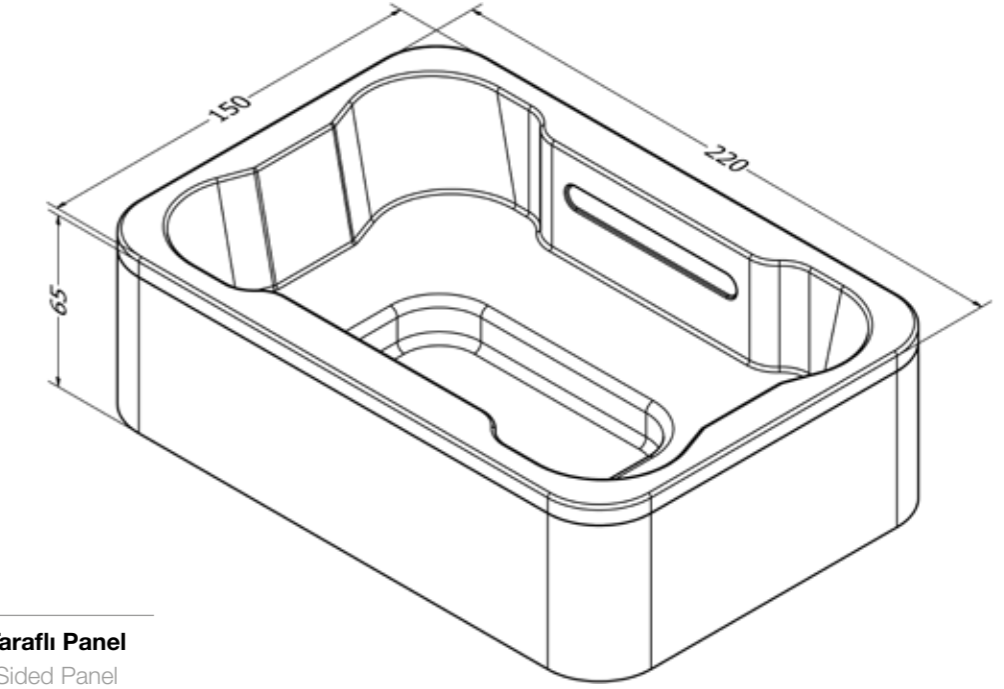

Su Taşmalı Jakuzi / Water Overflow Jacuzzi

s'tina
Luxury bath collection

NEW PRODUCTS
YENİ ÜRÜN
NEMRUT

Nemrut

Spa Havuzlar / Spa Pools

s'tina
Luxury bath collection

Teknik Detaylar / Technical Details		
Ebat	Dimensions	150 x 220 cm
İç Derinlik	Inner Depth	55 cm
Dış Yükseklik	Outside Height	65 cm

Ebatlar	Gövde	Ayak	Toplam
Dimensions	Body	Stand	Total
150 X 220	44,400 ₺	900 ₺	45,300 ₺

Iroko Ahşap Panel / Iroco Wood Panel

Küvet Ölçü	Panel Ölçü	Ön Panel	Ön+Yan Panel	3 Taraflı Panel	4 Taraflı Panel
Bathtub Size	Panel Size	Front Panel	Front+Side Panel	3 Sided Panel	4 Sided Panel
150 x 220	160 x 230	13,500 ₺	30,500 ₺	44,000 ₺	61,000 ₺