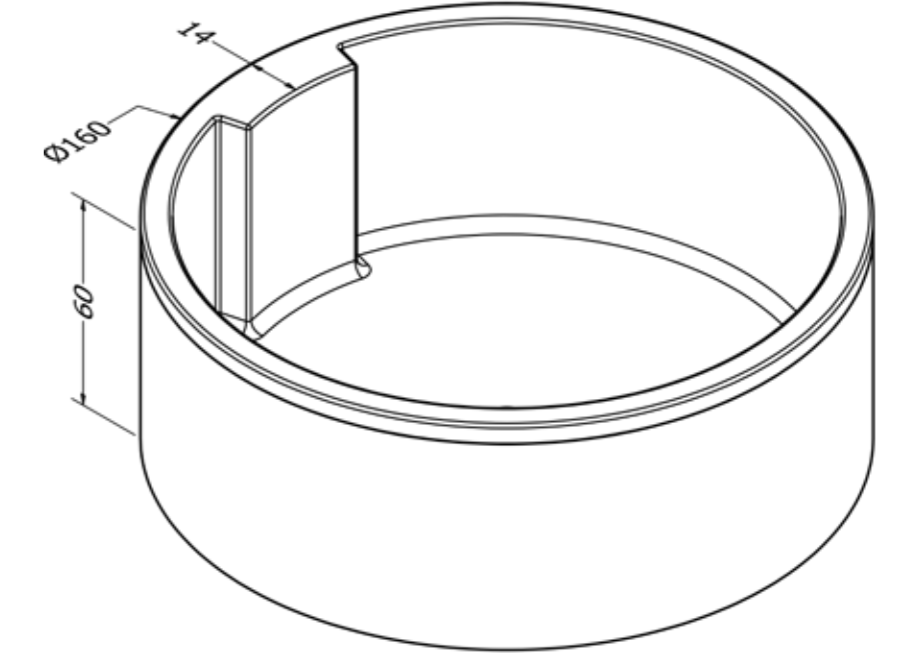

Fiyatlara KDV dahil değildir. Renkli ürünlerde fiyat farkı %40' dir. / Taxes are not included. Price difference is 40% for colored products.