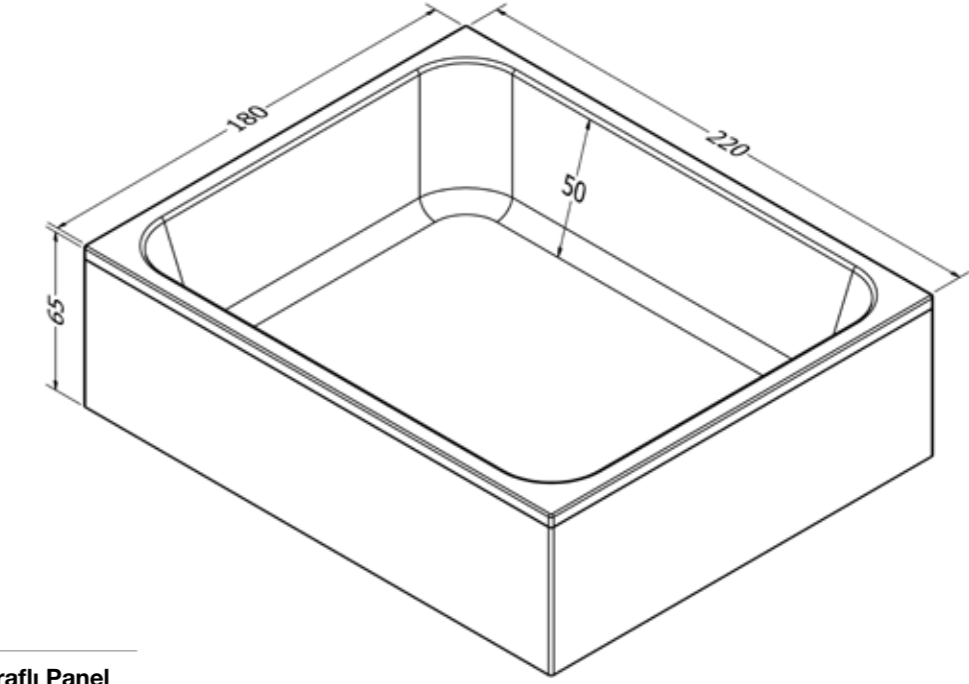

s'tina
Luxury bath collection

Perge

Spa Havuzlar / Spa Pools

s'tina
Luxury bath collection

Teknik Detaylar / Technical Details	
Ebat	Dimensions
İç Derinlik	Inner Depth
Dış Yükseklik	Outside Height

180 x 220	50 cm	65 cm
-----------	-------	-------

Ebatlar	Gövde	Ayak	Toplam
Dimensions	Body	Stand	Total
180 x 220	35,075 ₺	925 ₺	36,000 ₺

Iroko Ahşap Panel / Iroco Wood Panel

Küvet Ölçü	Panel Ölçü	Ön Panel	Ön+Yan Panel	3 Taraflı Panel	4 Taraflı Panel
Bathtub Size	Panel Size	Front Panel	Front+Side Panel	3 Sided Panel	4 Sided Panel
180 x 220	190 x 230	17,000 ₺	32,000 ₺	47,000 ₺	64,000 ₺