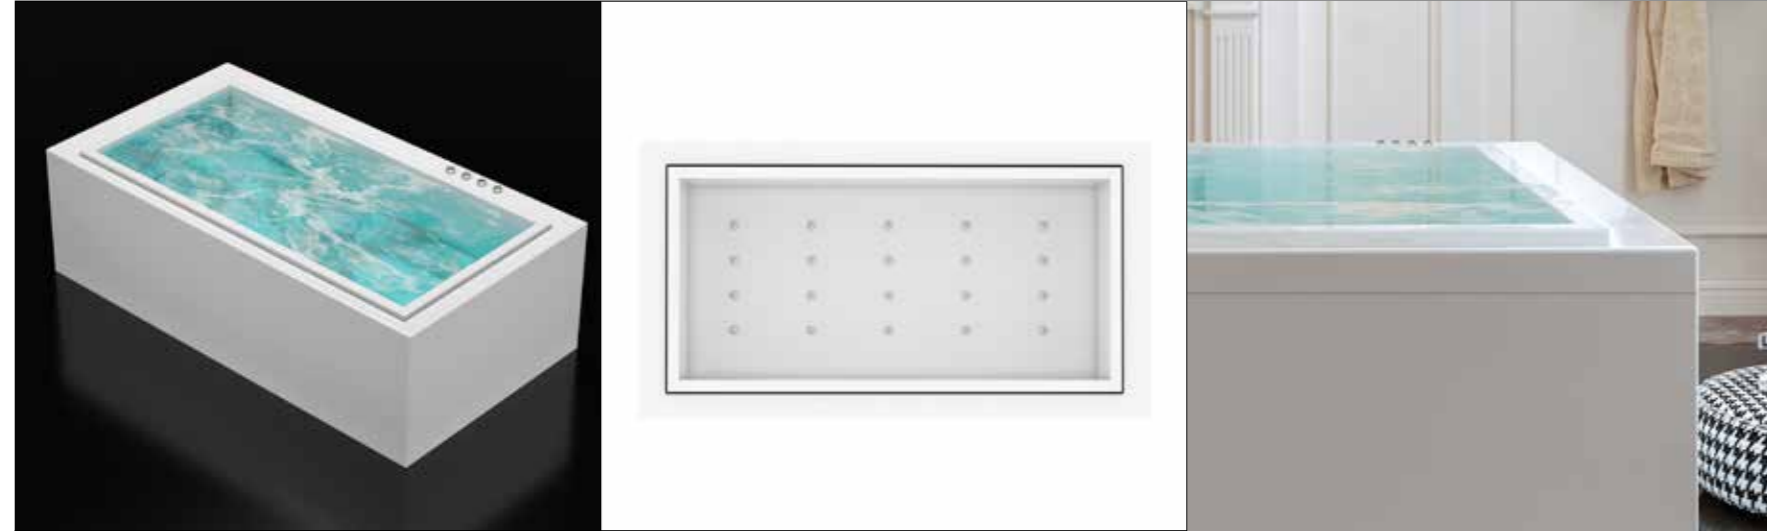

Zeugma

Spa Havuzlar / Spa Pools

Size özel çözümler
Custom Made Solutions

Su Taşmalı Jakuzi / Water Overflow Jacuzzi

s'tina
Luxury bath collection