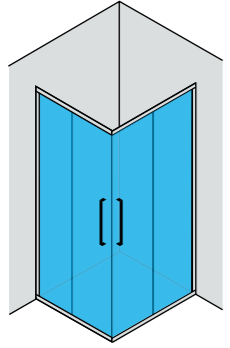

Asos MS10

Teknik Detaylar / Technical Features

- Kolay Erişim
  Easy Access
- Çoklu ebat
  Extendibility
- Sürgülü Sistem
  Sliding System
- Pratik Sistem
  Practical System
- anti-limescale
  treatment
- Kolay Kapı Sistemi
  Quick Door System