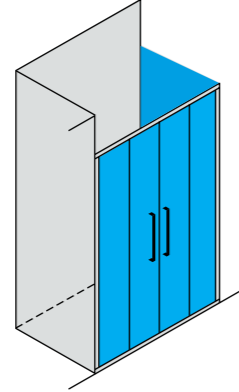

Royal MS15

Teknik Detaylar / Technical Features

- **Kolay Erişim**
  Easy Access
- **Çoklu ebat**
  Extendibility
- **Sürgülü Sistem**
  Sliding System
- **Pratik Sistem**
  Practical System
- **anti-limescale treatment**
- **Kolay Kapı Sistemi**
  Quick Door System

Siparişte kabin yönü belirtilmelidir.
Cabin direction must be specified in the order.