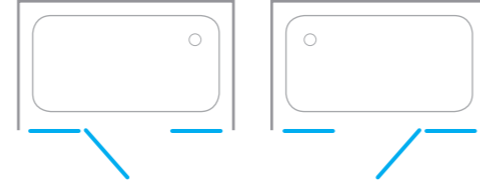

Line MS10

Teknik Detaylar / Technical Features

-  **Kolay Erişim**
Easy Access
-  **Çoklu ebat**
Extendibility
-  **Kapı Sistemi**
Pivot shower door
-  **Pratik Sistem**
Practical System
-  **anti-limescale treatment**
-  **Kolay Kapı Sistemi**
Quick Door System