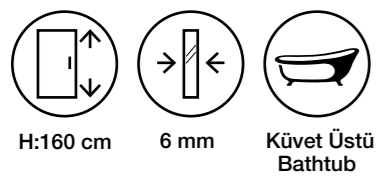

Oval Kuvet Üstü Boy Montaj 2 Sabit 2 Açılır Ön Cephe Girişli / Pivot shower door

Ebatlar Dimensions (cm)	90 x 90	100 x 100	110 x 110	120 x 120	130 x 130	140 x 140	150 x 150
Giriş Aralığı (cm) Entrance Width (cm)	72	72	82	104	114	104	114
Parlak Gümüş Shiny Silver	11,600 ₺	12,200 ₺	12,650 ₺	13,200 ₺	13,750 ₺	14,300 ₺	14,800 ₺
Renkli Colour	13,400 ₺	14,050 ₺	14,450 ₺	15,200 ₺	15,850 ₺	16,450 ₺	12,050 ₺
Altın Gold	16,850 ₺	17,700 ₺	18,400 ₺	19,200 ₺	20,000 ₺	20,750 ₺	21,500 ₺

Opsiyonel Seçenek Fiyatları / Optional Prices

Reflekte Cam Reflective Glass	Yükseklik Farkı Height Difference	Renkli Cam Tinted Glass	Serigraf Desen Silk Screen Pattern	Kumlama Desen Sandblasting Pattern	Dijital Desen Digital Pattern	Clear Shield
2,300 ₺	% 25 ₺	1,200 ₺	600 ₺	500 ₺	1,600 ₺	800 ₺

Fiyatlara KDV ve Montaj dahil değildir. / Taxes are not included. Net İskontosuz

Duş Teknesi ve Aksesuarlar Görsel Amaçlı Olup Fiyatlara Dahil Değildir.