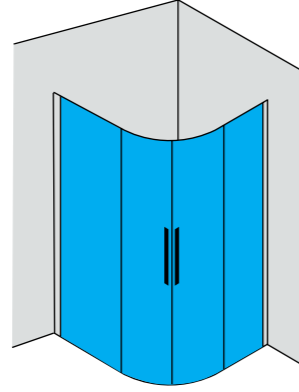

Pulse MS11

Teknik Detaylar / Technical Features

- **Kolay Erişim**
  Easy Access
- **Çoklu ebat**
  Extendibility
- **Sürgülü Sistem**
  Sliding System
- **Pratik Sistem**
  Practical System
- **anti-limescale treatment**
- **Kolay Kapı Sistemi**
  Quick Door System

Siparişte kabin yönü belirtilmelidir.
Cabin direction must be specified in the order.