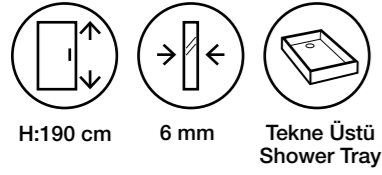

H:190 cm 6 mm **Tekne Üstü**
Shower Tray

Duş Teknesi Üstü İki Katlanır Cam Kapı / Pivot shower door

Ebatlar Dimensions (cm)	100	110	120	130	140	150	160
Giriş Aralığı (cm) Entrance Width (cm)	62	72	82	92	102	110	118
Parlak Gümüş Shiny Silver	12,350 ₺	12,700 ₺	13,000 ₺	13,300 ₺	13,650 ₺	13,950 ₺	5,700 ₺
Renkli Colour	14,200 ₺	14,550 ₺	15,000 ₺	15,300 ₺	15,650 ₺	16,000 ₺	16,400 ₺
Altın Gold	17,950 ₺	18,350 ₺	18,850 ₺	19,300 ₺	19,750 ₺	20,200 ₺	20,700 ₺