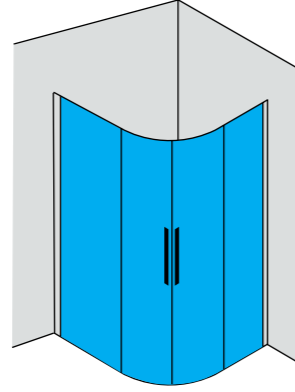

Heaven MS11

Teknik Detaylar / Technical Features

Kolay Erişim
Easy Access

Çoklu ebat
Extensibility

Sürgülü Sistem
Sliding System

Pratik Sistem
Practical System

anti-limescale treatment

Kolay Kapı Sistemi
Quick Door System