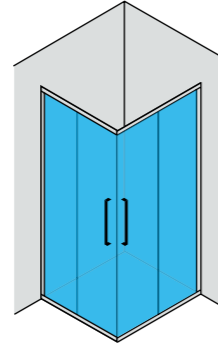

Livorno MS10

Teknik Detaylar / Technical Features

- **Kolay Erişim**
  Easy Access
- **Çoklu ebat**
  Extendibility
- **Sürgülü Sistem**
  Sliding System
- **Pratik Sistem**
  Practical System
- **anti-limescale treatment**
- **Kolay Kapı Sistemi**
  Quick Door System

Kare Tekne üstü 2 Sabit 2 Kayar Kapı Köşe Girişli / Sliding shower door

Ebatlar Dimensions (cm)	80 x 80	90 x 90	100 x 100	110 x 110	120 x 120	130 x 130	140 x 140
Giriş Aralığı (cm) Entrance Width (cm)	47	52	57	62	67	72	77
Parlak Gümüş Shiny Silver	10,400 ₺	10,800 ₺	11,200 ₺	11,600 ₺	12,000 ₺	12,350 ₺	12,750 ₺
Renkli Colour	12,200 ₺	12,650 ₺	13,100 ₺	13,550 ₺	14,000 ₺	14,500 ₺	14,900 ₺
Altın Gold	14,450 ₺	15,000 ₺	15,550 ₺	16,100 ₺	16,650 ₺	17,200 ₺	17,700 ₺