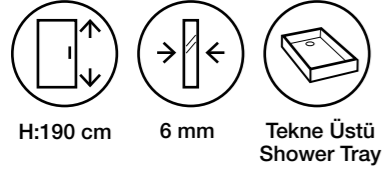

H:190 cm 6 mm Tekne Üstü
Shower Tray

Dikdörtgen Tekne Üstü 2 Sabit 2 Kayar Kapı Köşe Girişli / Sliding shower door

Ebatlar Dimensions (cm)	100 x 70 -80-90-100	110 x 70 -80-90-100	120 x 70 -80-90-100	130 x 70 -80-90-100	140 x 70 -80-90-100	150 x 70 -80-90-100	160 x 70 -80-90-100	170 x 70 -80-90-100
Parlak Gümüş Shiny Silver	15,700 ₺	15,950 ₺	16,250 ₺	16,500 ₺	16,800 ₺	17,100 ₺	17,650 ₺	18,300 ₺
Renkli Colour	18,350 ₺	18,650 ₺	19,000 ₺	19,300 ₺	19,650 ₺	20,000 ₺	20,650 ₺	21,400 ₺
Altın Gold	21,800 ₺	22,200 ₺	22,550 ₺	22,950 ₺	23,350 ₺	23,750 ₺	24,550 ₺	25,450 ₺
Bakır Copper	34,000 ₺	34,550 ₺	35,200 ₺	35,800 ₺	36,400 ₺	37,000 ₺	38,300 ₺	39,650 ₺