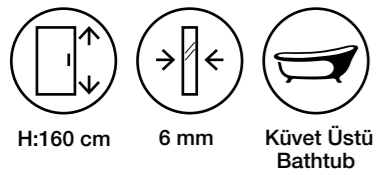

H:160 cm 6 mm **Küvet Üstü**
Bathtub

Küvet Üstü Yan Panel / Sliding shower door

Ebatlar Dimensions (cm)	40 X 49	50 X 59	60 X 69	70 X 79	80 X 89	90 X 100
Parlak Gümüş Shiny Silver	2,760 ₺	2,815 ₺	2,870 ₺	2,925 ₺	2,970 ₺	3,025 ₺
Renkli Colour	3,235 ₺	3,300 ₺	3,365 ₺	3,435 ₺	3,500 ₺	3,565 ₺
Altın Gold	3,840 ₺	3,915 ₺	4,000 ₺	4,070 ₺	4,135 ₺	4,215 ₺
Bakır Copper	6,000 ₺	6,120 ₺	6,240 ₺	6,360 ₺	6,490 ₺	6,820 ₺