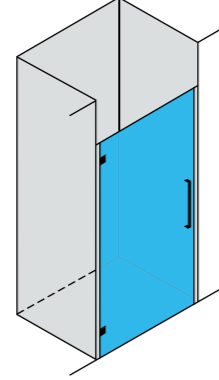

Costa MS20

Teknik Detaylar / Technical Features

- **Kolay Erişim**
  Easy Access
- **Çoklu ebat**
  Extendability
- **Kapı Sistemi**
  Pivot shower door
- **Pratik Sistem**
  Practical System
- **anti-limescale treatment**
- **Kolay Kapı Sistemi**
  Quick Door System

Siparişte kabin yönü belirtilmelidir.
Cabin direction must be specified in the order.