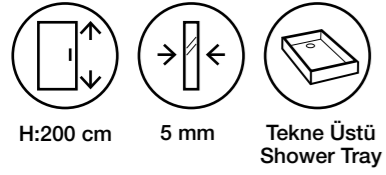

Livorno MS10

Teknik Detaylar / Technical Features

- **Kolay Erişim**
  Easy Access
- **Çoklu ebat**
  Extendibility
- **Sürgülü Sistem**
  Sliding System
- **Pratik Sistem**
  Practical System
- **anti-limescale treatment**
- **Kolay Kapı Sistemi**
  Quick Door System

Kare Tekne üstü 2 Sabit 2 Kayar Kapı Köşe Girişli / Sliding shower door

Ebatlar Dimensions (cm)	80 x 80	90 x 90	100 x 100	110 x 110	120 x 120	130 x 130	140 x 140
Giriş Aralığı (cm) Entrance Width (cm)	47	52	57	62	67	72	77
Parlak Gümüş Shiny Silver	10,400 ₺	10,800 ₺	11,200 ₺	11,600 ₺	12,000 ₺	12,350 ₺	12,750 ₺
Renkli Colour	12,200 ₺	12,650 ₺	13,100 ₺	13,550 ₺	14,000 ₺	14,500 ₺	14,900 ₺
Altın Gold	14,450 ₺	15,000 ₺	15,550 ₺	16,100 ₺	16,650 ₺	17,200 ₺	17,700 ₺