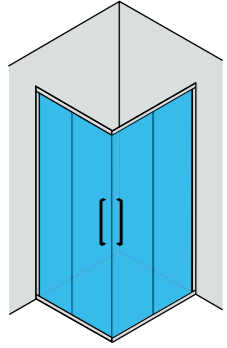

Çoklu ebat
Extendibility

Sürgülü Sistem
Sliding System

Pratik Sistem
Practical System

anti-limescale treatment

Kolay Kapı Sistemi
Quick Door System

H:190 cm

6 mm

Tekne Üstü
Shower Tray