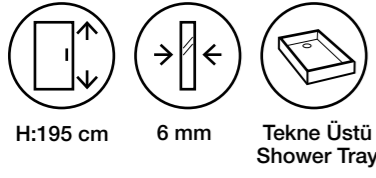

Wood **MS25** 64

WOOD DESIGN,
TECHNOLOGY
QUALITY
AND WORK,
IN OTHER WORDS

Enter the
world of
S'tina

WOOD

Wood MS10

Teknik Detaylar / Technical Features

-  Kolay Erişim
Easy Access
-  Çoklu ebat
Extendibility
-  Kapı Sistemi
Pivot shower door
-  Pratik Sistem
Practical System
-  anti-limescale
treatment
-  Kolay Kapı Sistemi
Quick Door System