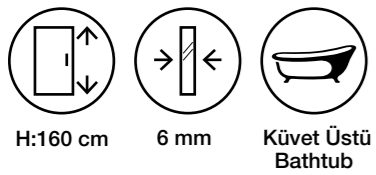

Oval Küvet Üstü 2 Sabit 2 Kayar Kapı Ön Cephe Girişli / Sliding shower door

Ebatlar Dimensions (cm)	90 x 90	100 x 100	110 x 110	120 x 120	130 x 130	140 x 140	150 x 150
Giriş Aralığı (cm) Entrance Width (cm)	59	66	66	78	78	78	78
Parlak Gümüş Shiny Silver	12,200 ₺	12,700 ₺	12,900 ₺	13,650 ₺	14,100 ₺	14,650 ₺	15,100 ₺
Renkli Colour	14,000 ₺	14,600 ₺	15,150 ₺	15,700 ₺	16,250 ₺	16,800 ₺	17,400 ₺
Altın Gold	17,650 ₺	18,400 ₺	19,100 ₺	19,750 ₺	20,450 ₺	21,450 ₺	21,900 ₺

Opsiyonel Seçenek Fiyatları / Optional Prices

Reflekte Cam Reflective Glass	Yükseklik Farkı Height Difference	Renkli Cam Tinted Glass	Serigraf Desen Silk Screen Pattern	Kumlama Desen Sandblasting Pattern	Dijital Desen Digital Pattern	Clear Shield
2,300 ₺	% 25 ₺	1,200 ₺	600 ₺	500 ₺	1,600 ₺	800 ₺

Fiyatlara KDV ve Montaj dahil değildir. / Taxes are not included. Net İskontosuz

Duş Teknesi ve Aksesuarlar Görsel Amaçlı Olup Fiyatlara Dahil Değildir.