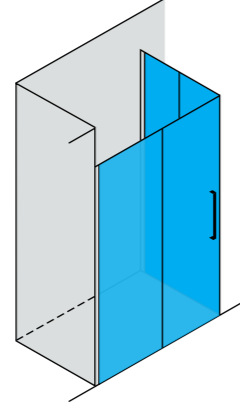

Rain MS17

Teknik Detaylar / Technical Features

- Kolay Erişim
  Easy Access
- Çoklu ebat
  Extendibility
- Sürgülü Sistem
  Sliding System
- Pratik Sistem
  Practical System
- anti-limescale
  treatment
- Kolay Kapı Sistemi
  Quick Door System

Siparişte kabin yönü belirtilmelidir.
Cabin direction must be specified in the order.