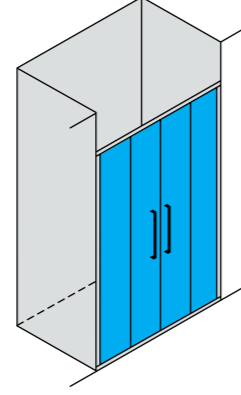

Rain MS14

Teknik Detaylar / Technical Features

- **Kolay Erişim**
  Easy Access
- **Çoklu ebat**
  Extendibility
- **Sürgülü Sistem**
  Sliding System
- **Pratik Sistem**
  Practical System
- **anti-limescale treatment**
- **Kolay Kapı Sistemi**
  Quick Door System