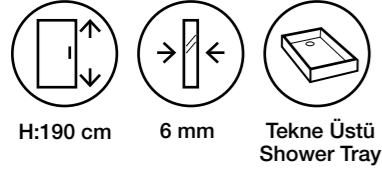

Oval Tekne Üstü Boy Memteşe 2 Sabit 2 Açılır Kapı Ön Cephe Girişli / Pivot shower door

Ebatlar Dimensions (cm)	80 x 80	85 x 85	90 x 90	95 x 95	100 x 100	110 x 110	120 x 120	130 x 130
Giriş Aralığı (cm) Entrance Width (cm)	74	74	74	74	74	74	74	74
Parlak Gümüş Shiny Silver	17,700 ₺	17,950 ₺	18,150 ₺	18,400 ₺	18,700 ₺	19,200 ₺	19,800 ₺	20,200 ₺
Renkli Colour	20,350 ₺	20,600 ₺	20,900 ₺	21,200 ₺	21,500 ₺	22,050 ₺	22,750 ₺	23,250 ₺
Altın Gold	9,860 ₺	10,000 ₺	10,125 ₺	10,275 ₺	10,420 ₺	10,695 ₺	11,040 ₺	11,265 ₺