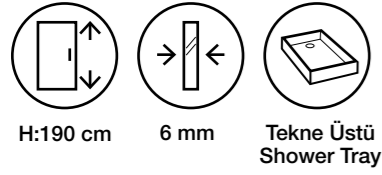

H:190 cm 6 mm **Tekne Üstü**
Shower Tray

Tekne Üstü Yan Panel / Sliding shower door

Ebatlar Dimensions (cm)	40 X 49	50 X 59	60 X 69	70 X 79	80 X 89	90 X 100
Parlak Gümüş Shiny Silver	2,860 ₺	2,930 ₺	2,970 ₺	3,020 ₺	3,080 ₺	3,135 ₺
Renkli Colour	3,345 ₺	3,420 ₺	3,475 ₺	3,540 ₺	3,610 ₺	3,675 ₺
Altın Gold	3,980 ₺	4,070 ₺	4,125 ₺	4,200 ₺	4,280 ₺	4,350 ₺
Bakır Copper	6,250 ₺	6,360 ₺	6,440 ₺	6,560 ₺	6,690 ₺	6,800 ₺