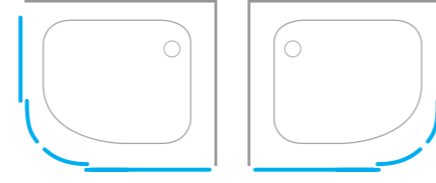

Heaven MS11

Teknik Detaylar / Technical Features

Kolay Erişim
Easy Access

Çoklu ebat
Extensibility

Sürgülü Sistem
Sliding System

Pratik Sistem
Practical System

anti-limescale treatment

Kolay Kapı Sistemi
Quick Door System