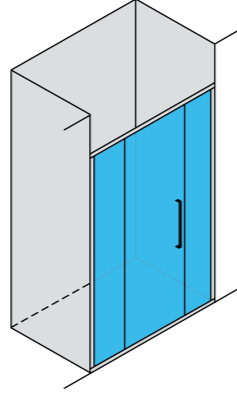

İkon MS18

Teknik Detaylar / Technical Features

- **Kolay Erişim**
  Easy Access
- **Çoklu ebat**
  Extendibility
- **Kapı Sistemi**
  Pivot shower door
- **Pratik Sistem**
  Practical System
- **anti-limescale treatment**
- **Kolay Kapı Sistemi**
  Quick Door System

Siparişte kabin yönü belirtilmelidir.
Cabin direction must be specified in the order.