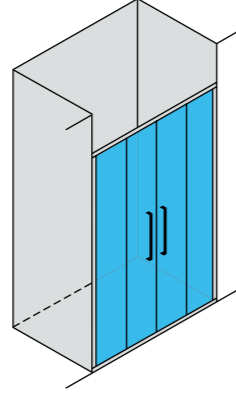

Costa MS17

Teknik Detaylar / Technical Features

- **Kolay Erişim**
  Easy Access
- **Çoklu ebat**
  Extendibility
- **Kapı Sistemi**
  Pivot shower door
- **Pratik Sistem**
  Practical System
- **anti-limescale treatment**
- **Kolay Kapı Sistemi**
  Quick Door System