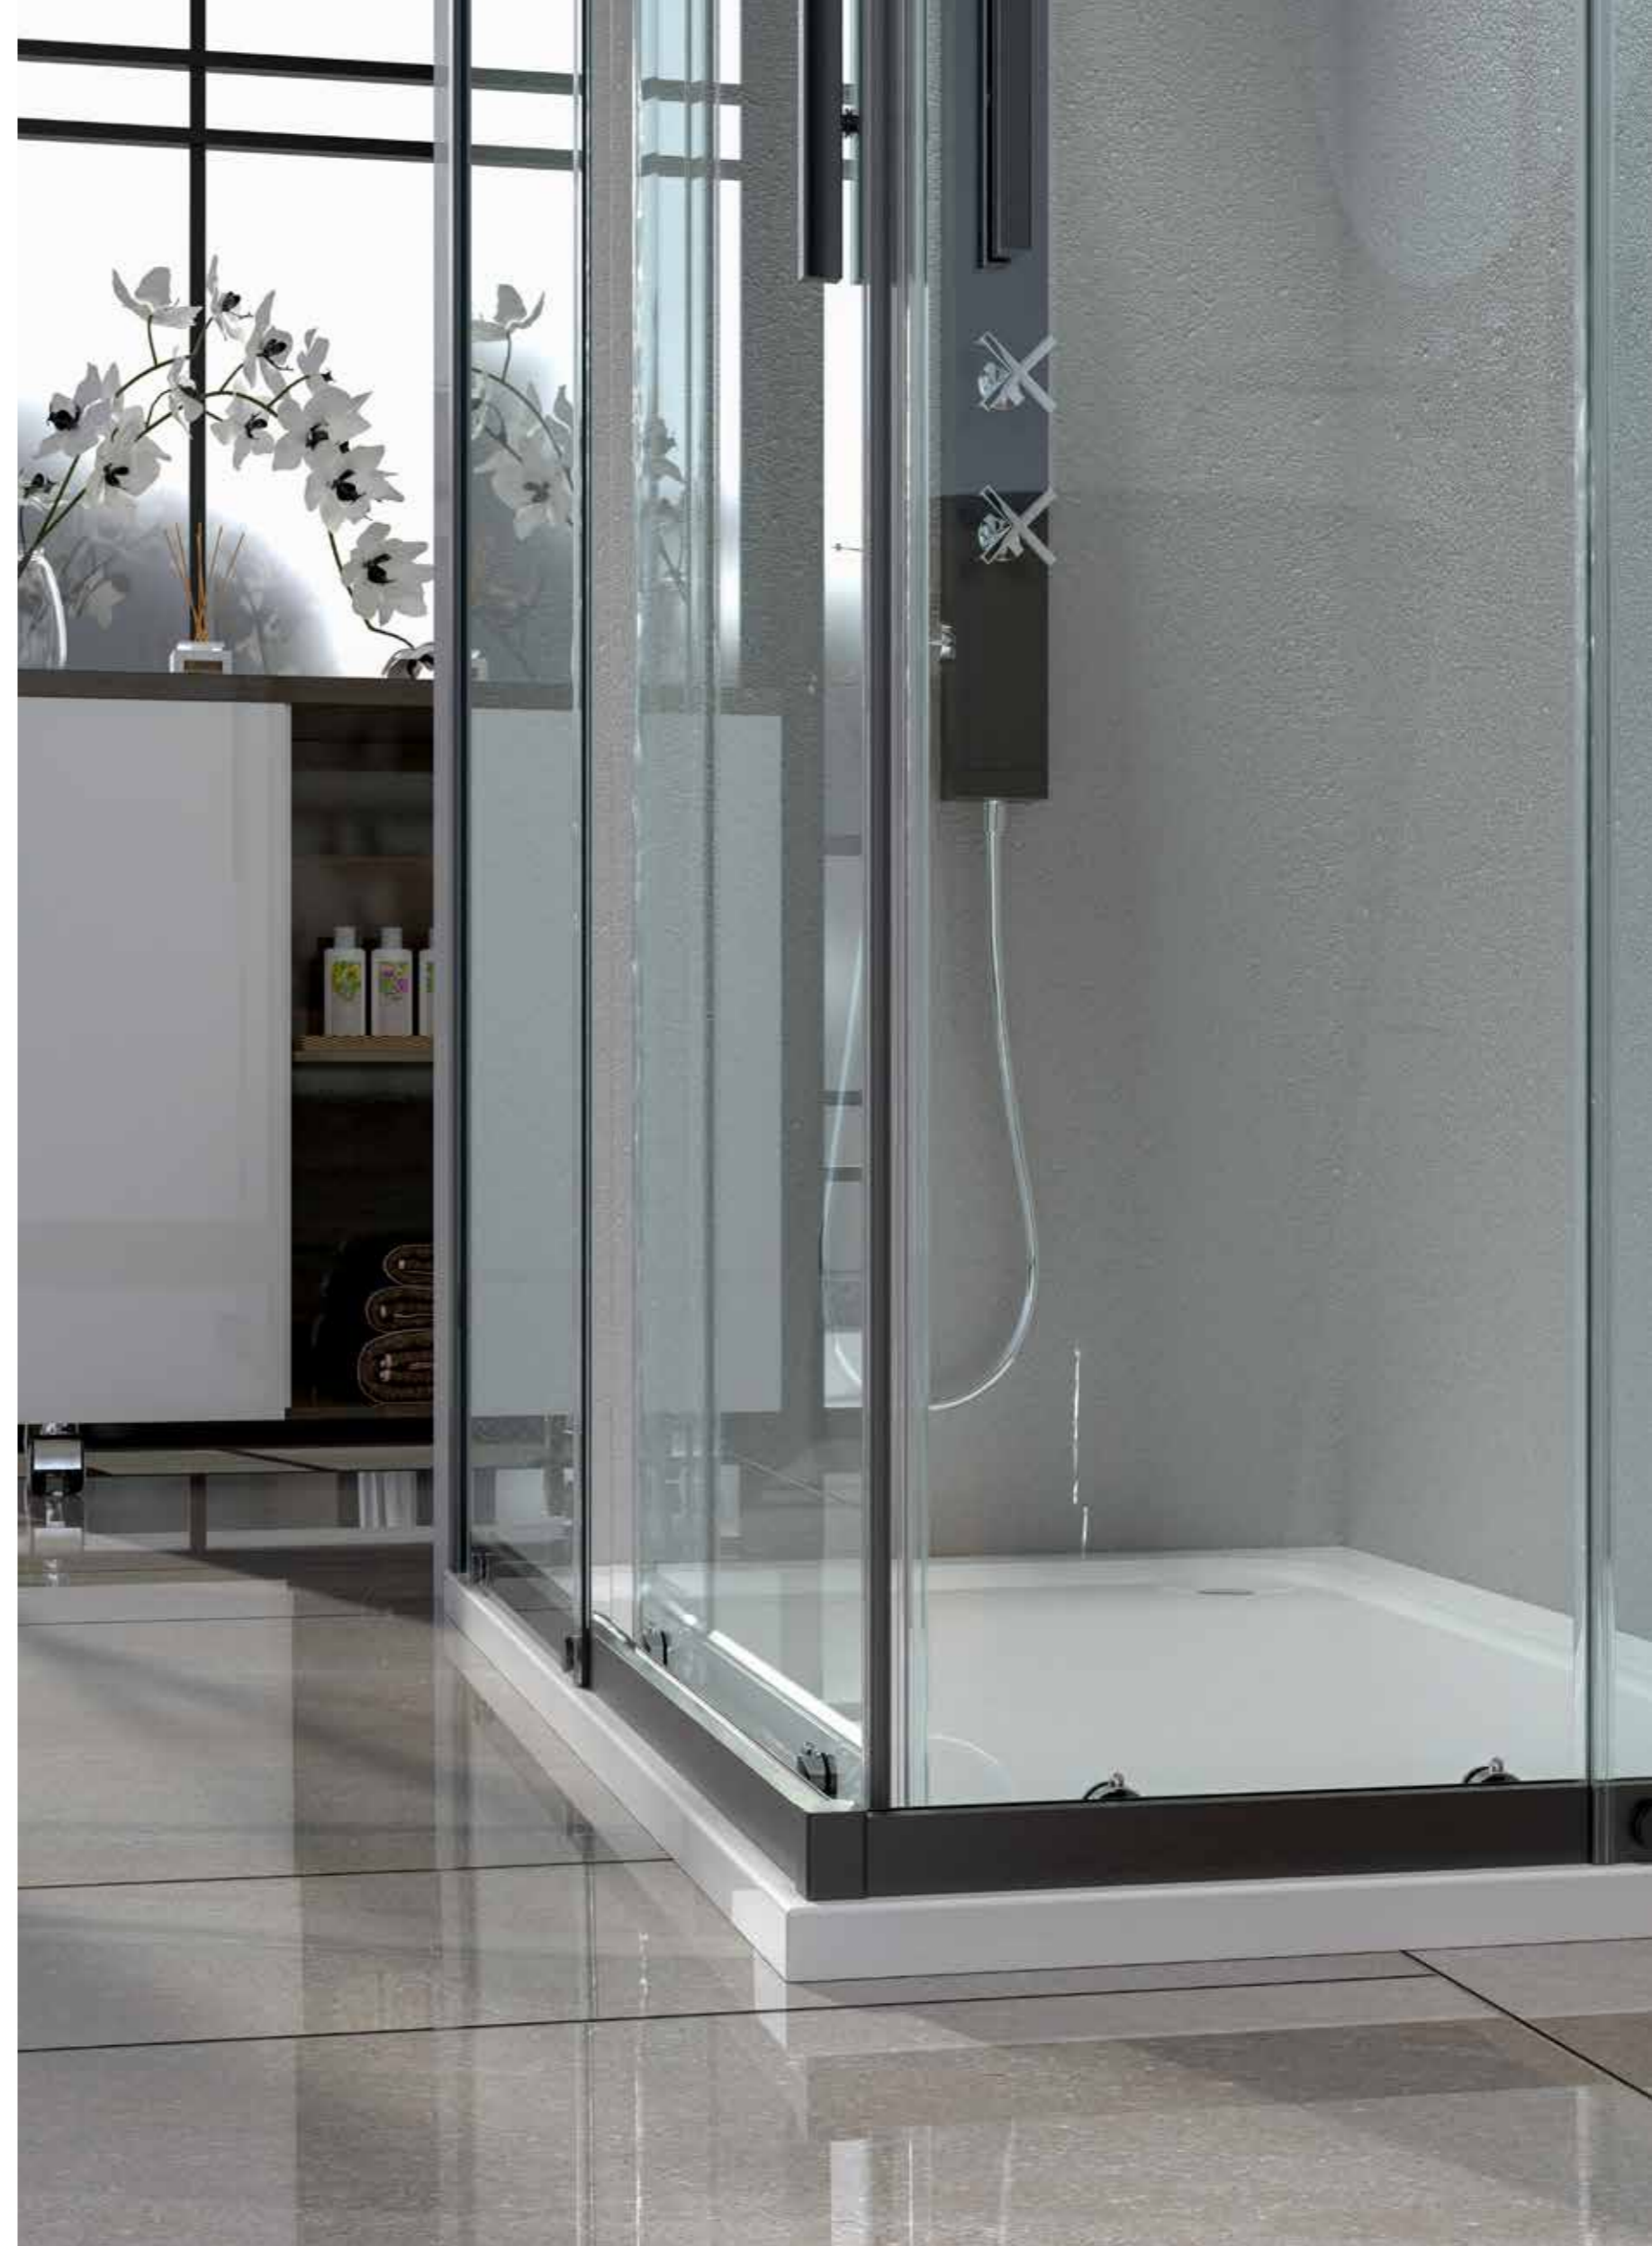

Heaven Yan Panel

Teknik Detaylar / Technical Features

- **Kolay Erişim**
  Easy Access
- **Çoklu ebat**
  Extendibility
- **Sabit Panel**
  Partition
- **Pratik Sistem**
  Practical System
- **anti-limescale treatment**
- **Kolay Kapı Sistemi**
  Quick Door System

Siparişte kabin yönü belirtilmelidir.
Cabin direction must be specified in the order.

H:195 cm 6 mm **Tekne Üstü**
Shower Tray

Tekne Üstü Yan Panel / Sliding shower door

Ebatlar Dimensions (cm)	70	80	90	100
Parlak Gümüş Shiny Silver	4,400 ₺	4,600 ₺	4,800 ₺	5,000 ₺
Altın Gold	5,900 ₺	6,200 ₺	6,500 ₺	6,750 ₺
Bakır Copper	9,200 ₺	9,650 ₺	10,100 ₺	10,500 ₺

Opsiyonel Seçenek Fiyatları / Optional Prices

Reflekte Cam Reflective Glass	Yükseklik Farkı Height Difference	Renkli Cam Tinted Glass	Serigraf Desen Silk Screen Pattern	Kumlama Desen Sandblasting Pattern	Dijital Desen Digital Pattern	Clear Shield
575 ₺	% 25 ₺	300 ₺	150 ₺	125 ₺	400	200 ₺

Fiyatlara KDV ve Montaj dahil değildir. / Taxes are not included. Net İskontosuz

Duş Teknesi ve Aksesuarlar Görsel Amaçlı Olup Fiyatlara Dahil Değildir.