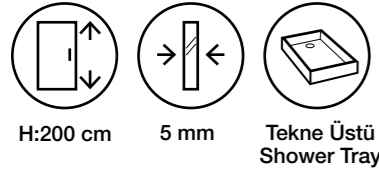

H:200 cm 5 mm **Tekne Üstü**
Shower Tray

Tekne Üstü Yan Panel / Sliding shower door

Ebatlar Dimensions (cm)	40 X 49	50 X 59	60 X 69	70 X 79	80 X 89	90 X 100
Parlak Gümüş Shiny Silver	2,700 ₺	2,800 ₺	2,850 ₺	2,900 ₺	2,950 ₺	2,300 ₺
Renkli Colour	3,200 ₺	3,250 ₺	3,300 ₺	3,400 ₺	3,450 ₺	3,550 ₺
Altın Gold	3,750 ₺	3,850 ₺	3,950 ₺	4,000 ₺	4,100 ₺	4,200 ₺