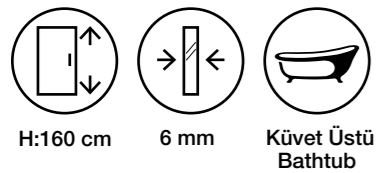

Ebatlar Dimensions (cm)	110 x 119	120 x 129	130 x 139	140 x 149	150 x 159	160 x 170
Giriş Aralığı (cm) Entrance Width (cm)	53	58	63	68	73	78
Parlak Gümüş Shiny Silver	16,900 ₺	17,150 ₺	17,700 ₺	18,200 ₺	18,750 ₺	19,250 ₺
Renkli Colour	19,450 ₺	19,750 ₺	20,350 ₺	20,900 ₺	21,500 ₺	22,150 ₺
Altın Gold	24,500 ₺	24,900 ₺	25,650 ₺	26,350 ₺	27,100 ₺	27,900 ₺
Bakır Copper	38,250 ₺	38,800 ₺	40,000 ₺	41,100 ₺	42,250 ₺	43,500 ₺