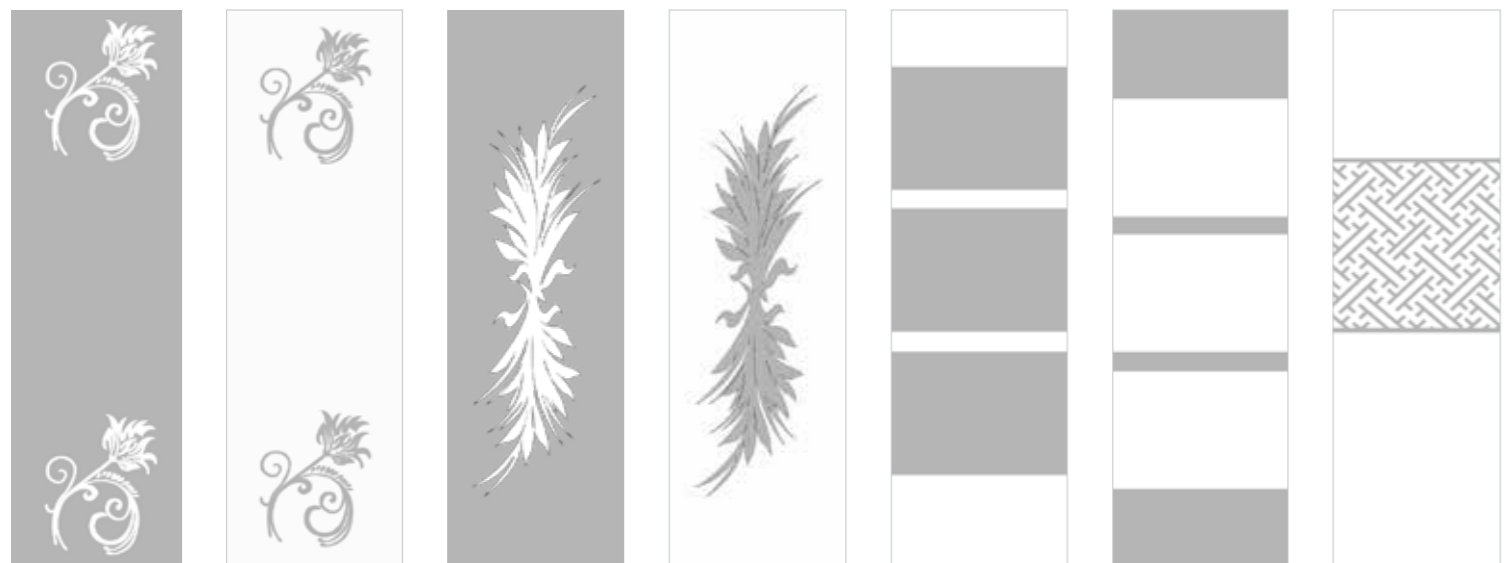

STN-13 STN-70 STN-14 STN-71 STN-19 STN-76 STN-129