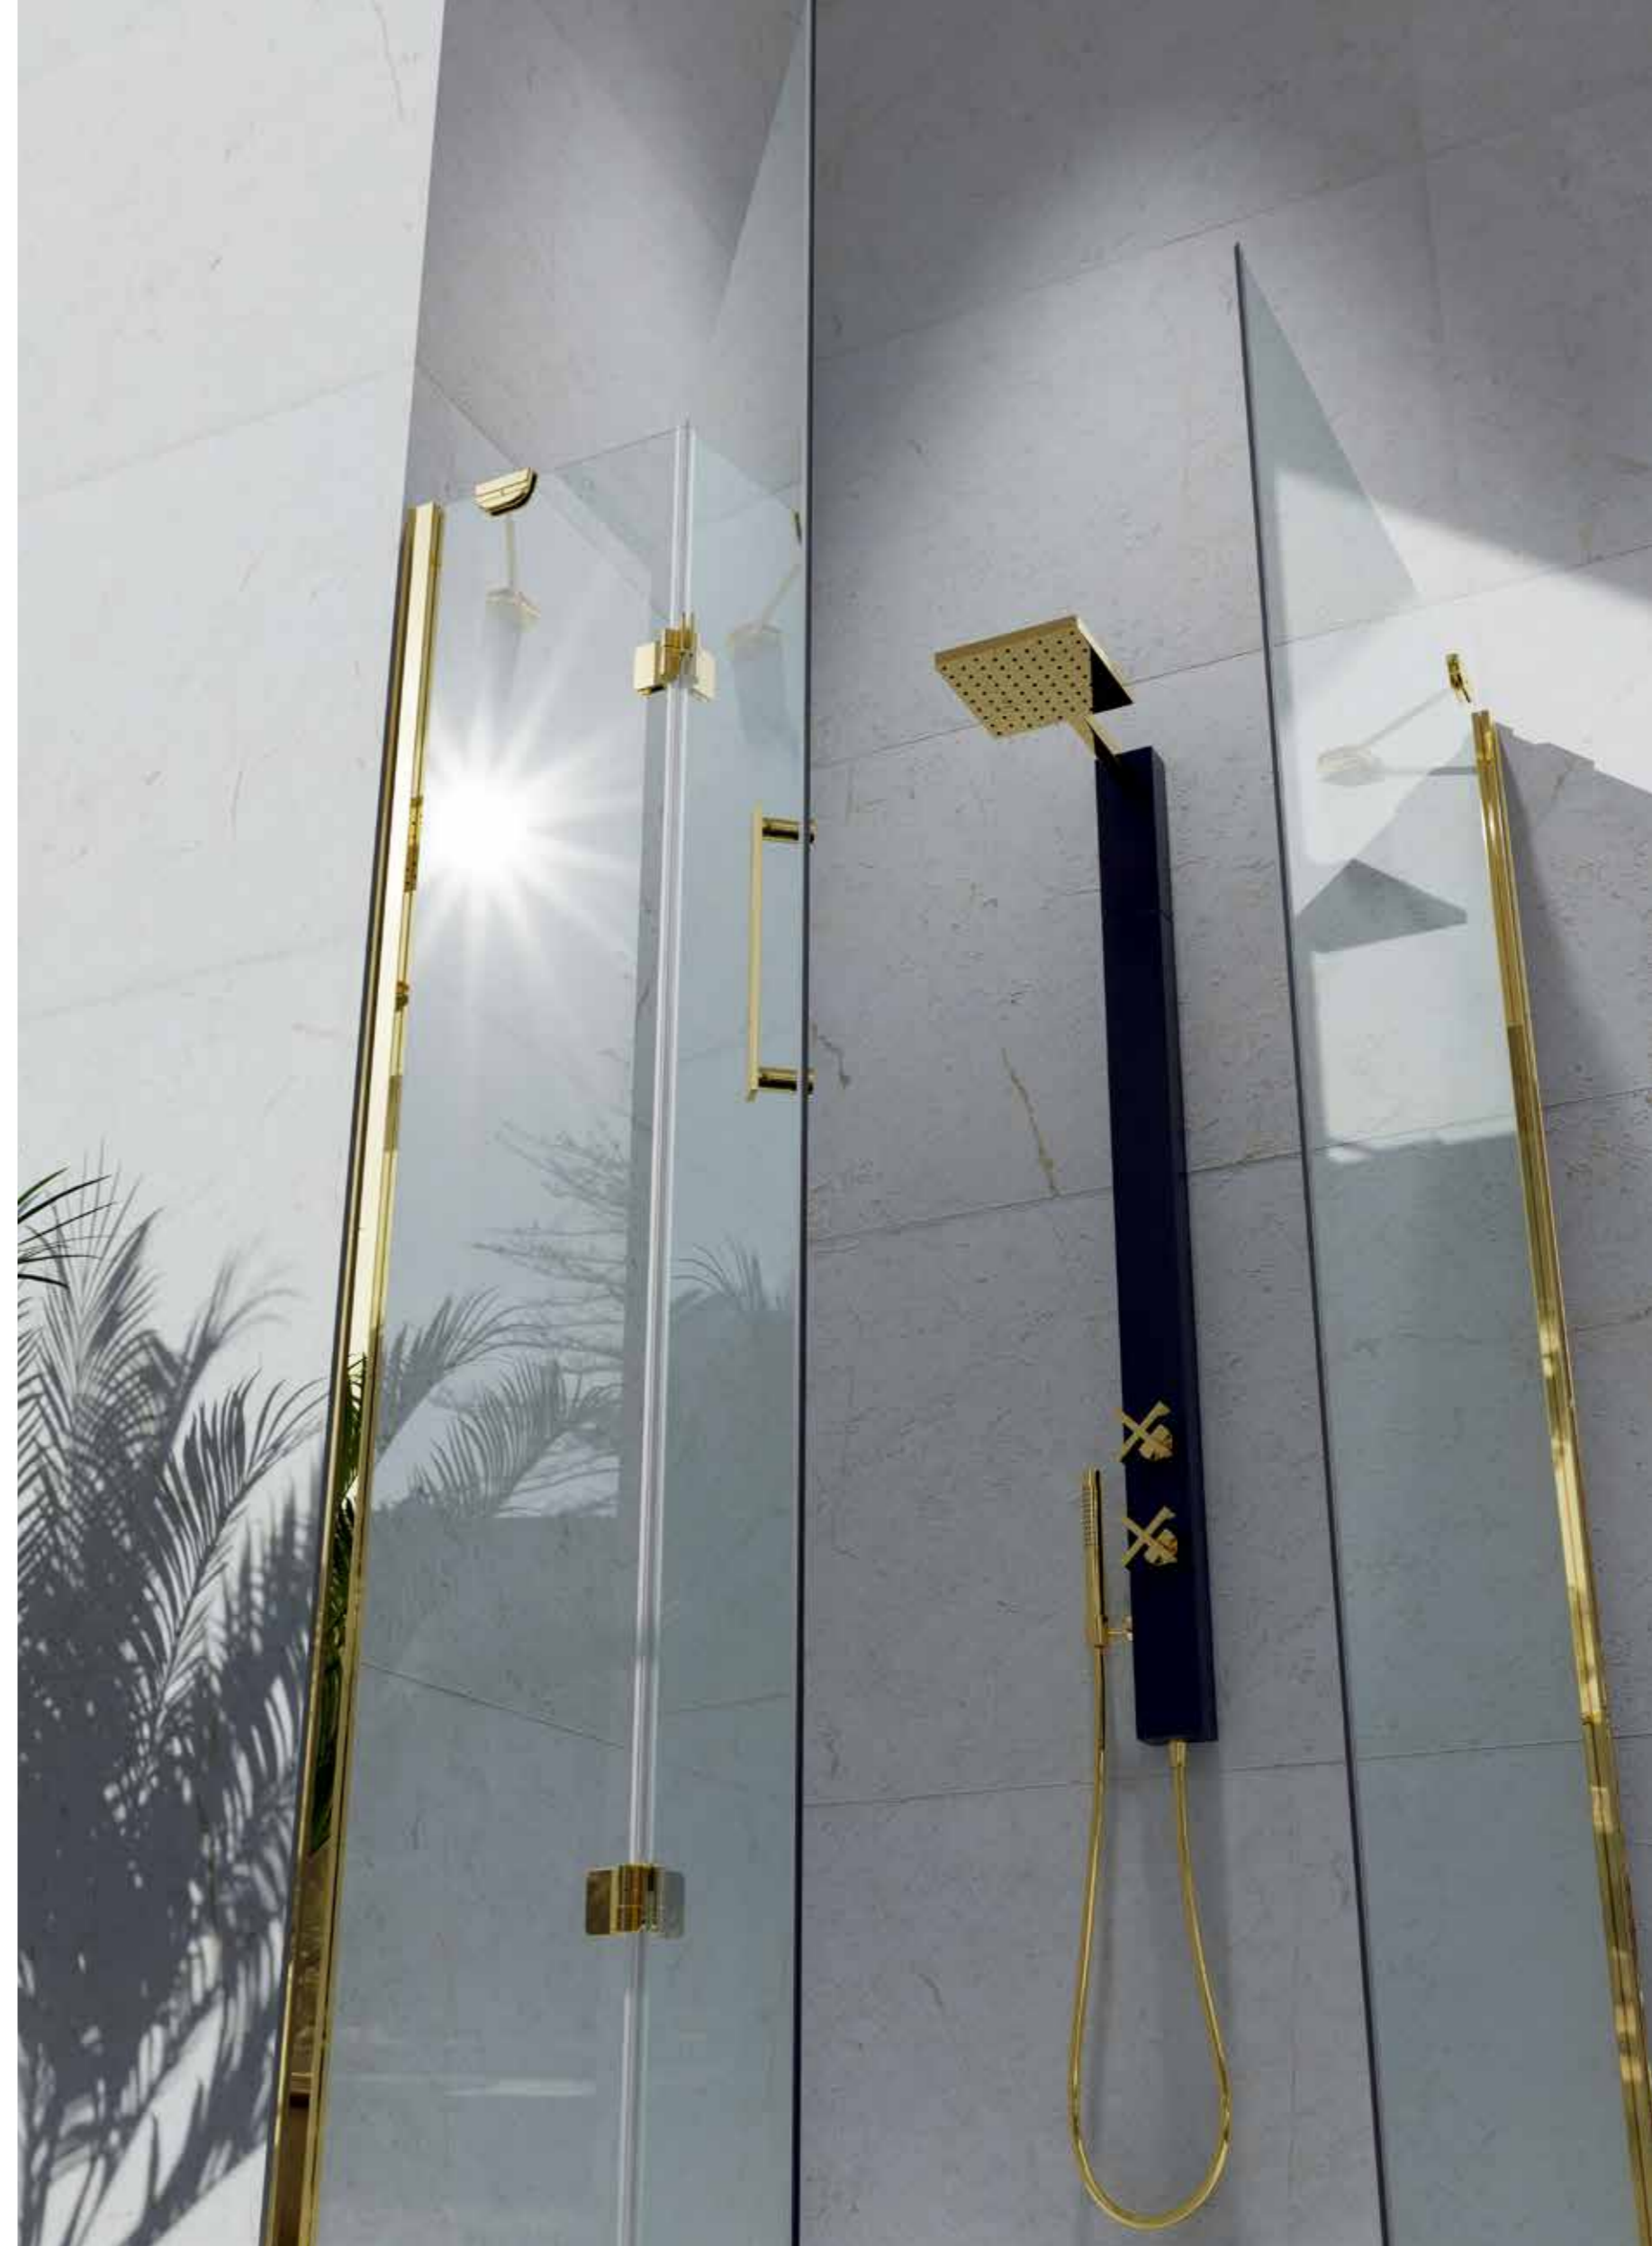

İkon Yan Panel

Teknik Detaylar / Technical Features

- Kolay Erişim
  Easy Access
- Çoklu ebat
  Extendibility
- Sabit Panel
  Partition
- Pratik Sistem
  Practical System
- anti-limescale
  treatment
- Kolay Kapı Sistemi
  Quick Door System

Siparişte kabin yönü belirtilmelidir.
Cabin direction must be specified in the order.

H:190 cm 6 mm Tekne Üstü
Shower Tray

Tekne Üstü Yan Panel / Pivot shower door

Ebatlar Dimensions (cm)	60 X 69	70 X 79	80 X 89	90 X 100
Parlak Gümüş Shiny Silver	3,300 ₺	3,350 ₺	3,400 ₺	3,450 ₺
Renkli Colour	3,800 ₺	3,850 ₺	3,900 ₺	3,950 ₺
Altın Gold	4,800 ₺	4,850 ₺	4,900 ₺	5,000 ₺

H:160 cm 6 mm Küvet Üstü
Bathtub

Küvet Üstü Yan Panel / Pivot shower door

Ebatlar Dimensions (cm)	60 X 69	70 X 79	80 X 89	90 X 100
Parlak Gümüş Shiny Silver	3,200 ₺	3,250 ₺	3,300 ₺	3,350 ₺
Renkli Colour	3,350 ₺	3,750 ₺	3,800 ₺	3,850 ₺
Altın Gold	4,650 ₺	4,700 ₺	4,750 ₺	4,800 ₺

Opsiyonel Seçenek Fiyatları / Optional Prices

Reflekte Cam Reflective Glass	Yükseklik Farkı Height Difference	Renkli Cam Tinted Glass	Serigraf Desen Silk Screen Pattern	Kumlama Desen Sandblasting Pattern	Dijital Desen Digital Pattern	Clear Shield
575 ₺	% 25 ₺	300 ₺	150 ₺	125 ₺	400 ₺	200 ₺

Fiyatlara KDV ve Montaj dahil değildir. / Taxes are not included. Net İskontosuz

Duş Teknesi ve Aksesuarlar Görsel Amaçlı Olup Fiyatlara Dahil Değildir.