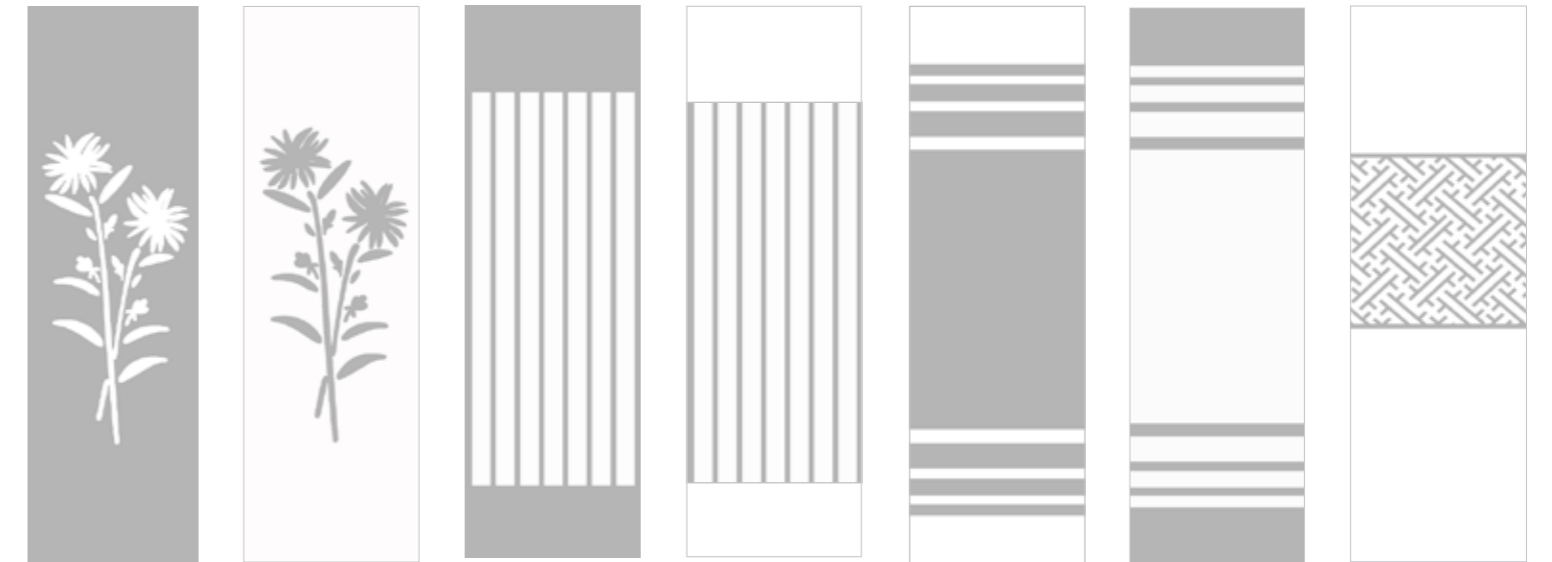

STN-22 STN-79 STN-27 STN-84 STN-28 STN-85 STN-121