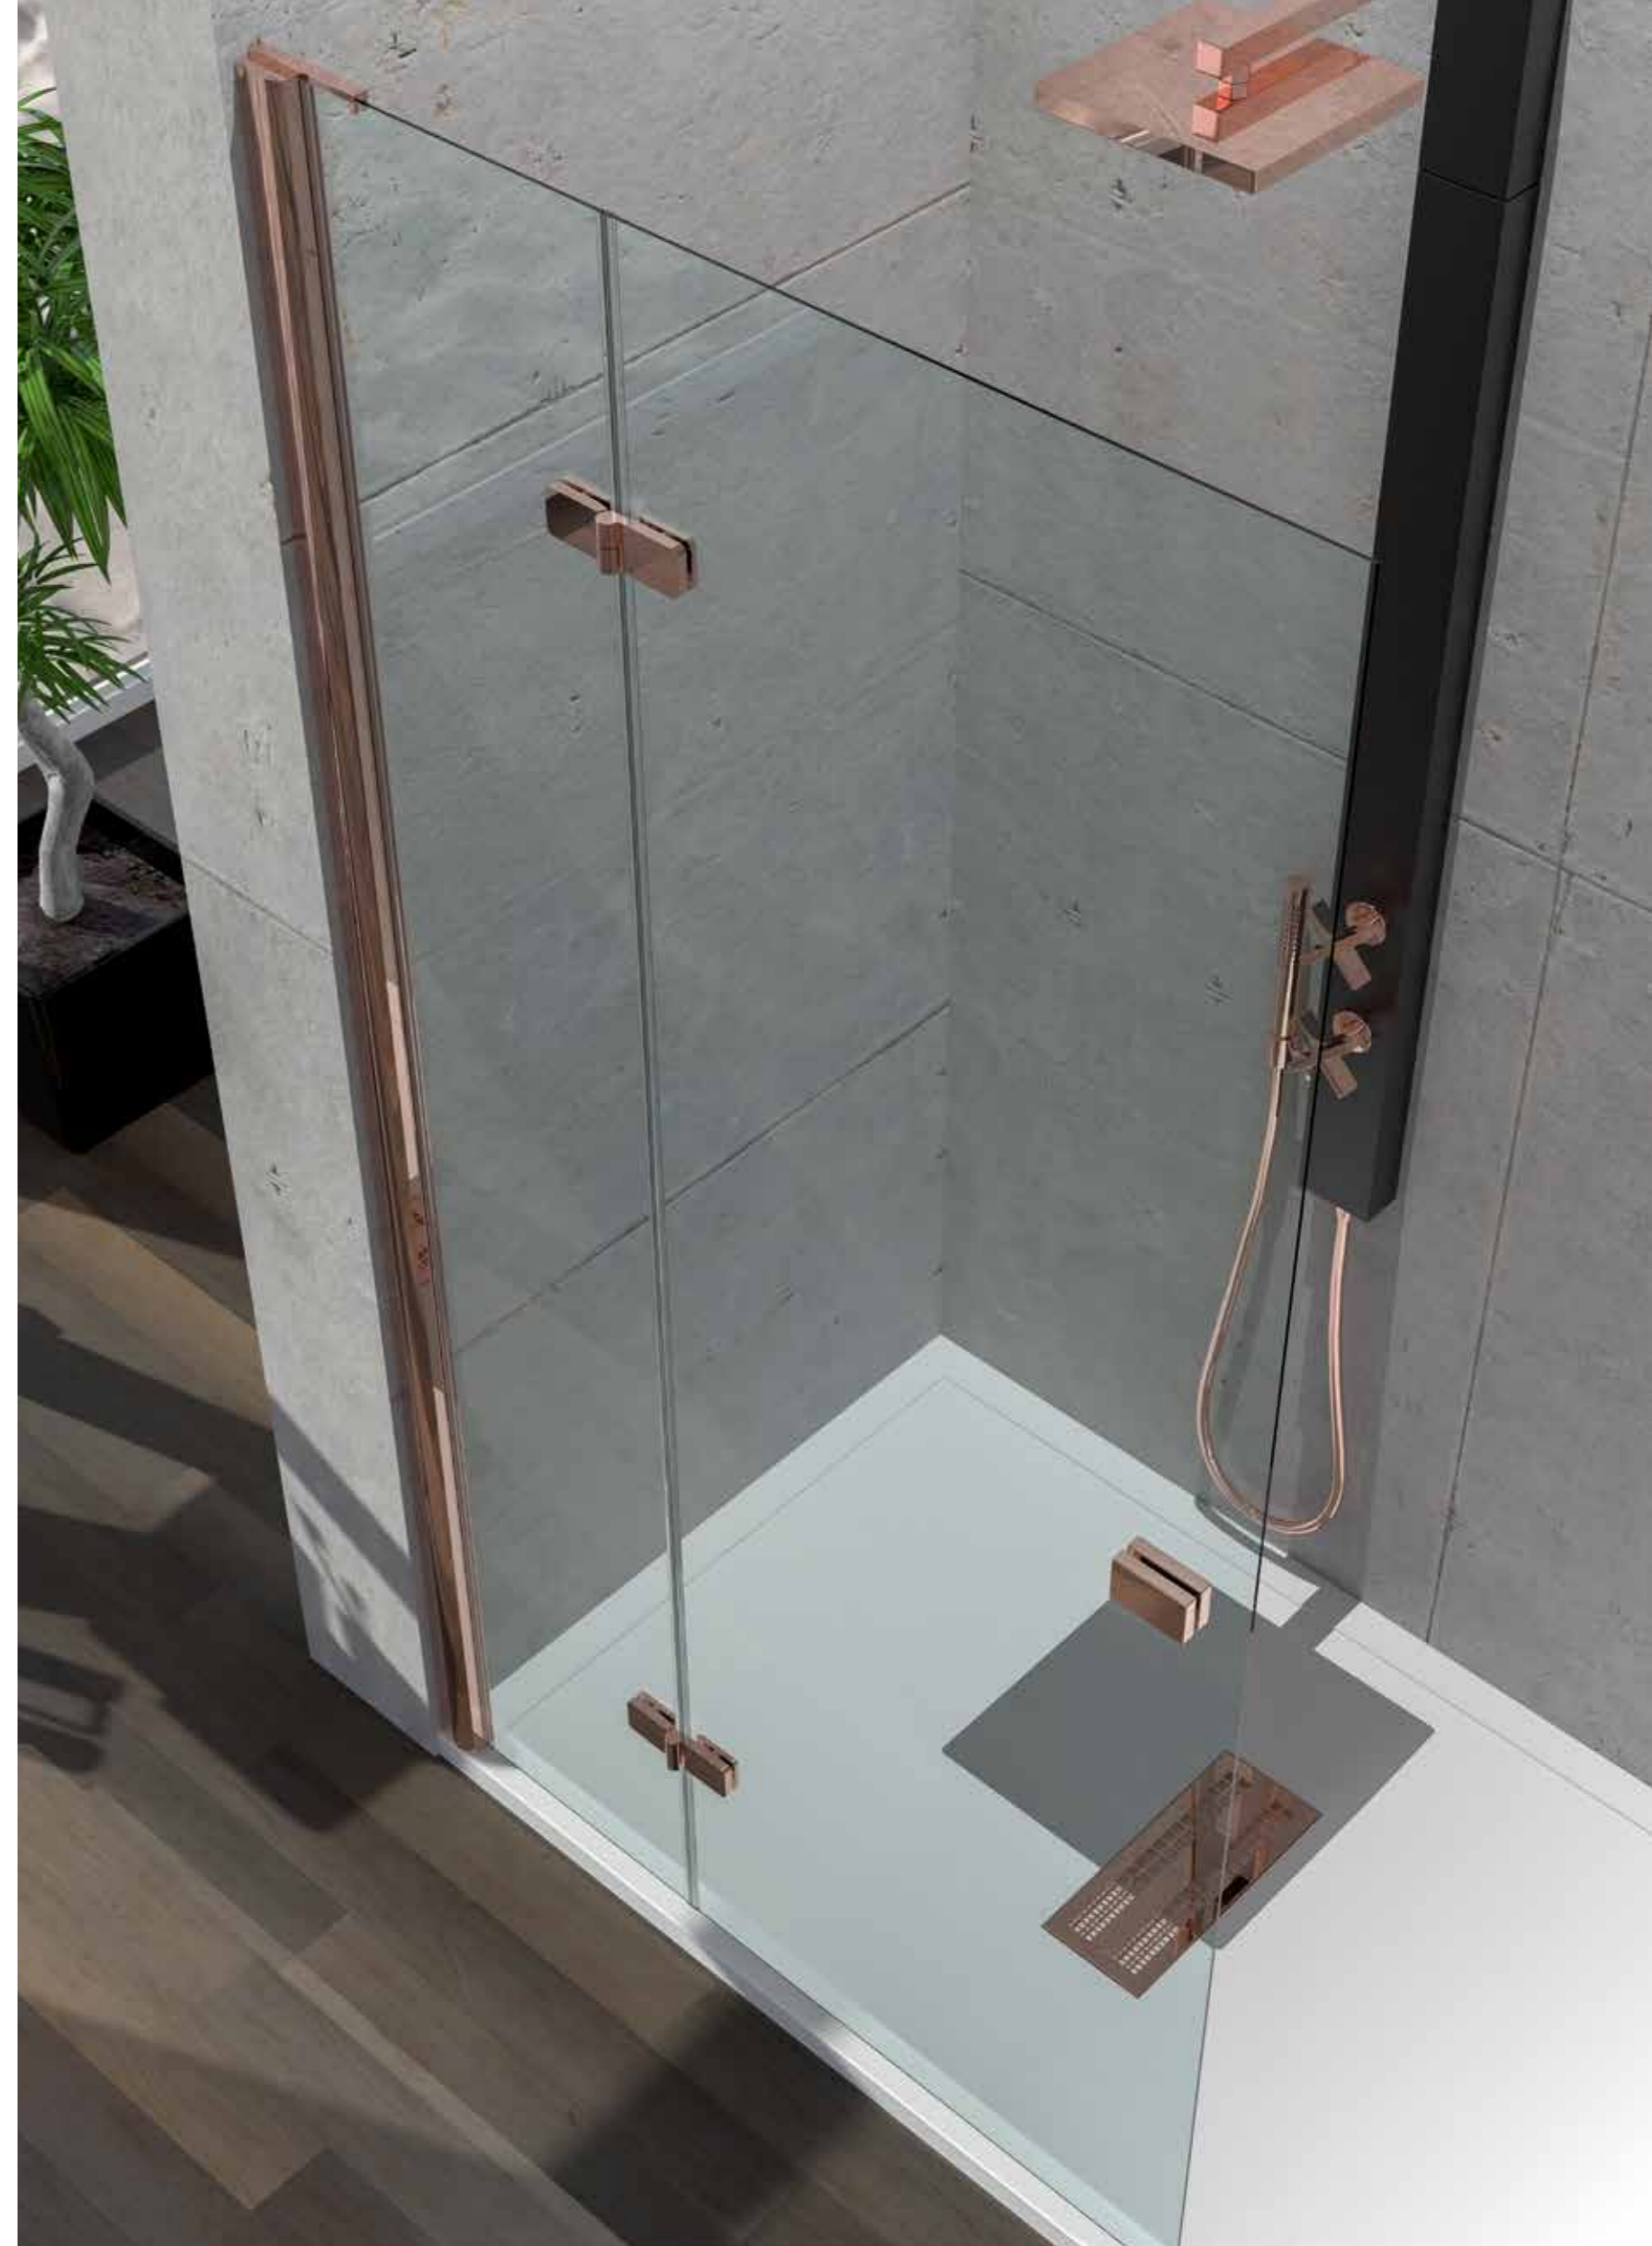

Costa Yan Panel

Teknik Detaylar / Technical Features

- **Kolay Erişim**
  Easy Access
- **Çoklu ebat**
  Extendibility
- **Sabit Panel**
  Partition
- **Pratik Sistem**
  Practical System
- **anti-limescale treatment**
- **Kolay Kapı Sistemi**
  Quick Door System

Siparişte kabin yönü belirtilmelidir.
Cabin direction must be specified in the order.

Tekne Üstü Yan Panel / Partition

Ebatlar Dimensions (cm)	60 X 69	70 X 79	80 X 89	90 X 100
Parlak Gümüş Shiny Silver	4,000 ₺	4,050 ₺	4,100 ₺	4,150 ₺
Renkli Colour	4,600 ₺	4,650 ₺	4,700 ₺	4,750 ₺
Altın Gold	5,800 ₺	5,850 ₺	5,950 ₺	6,000 ₺
Bakır Copper	9,100 ₺	9,150 ₺	9,250 ₺	9,350 ₺

Küvet Üstü Yan Panel / Partition

Ebatlar Dimensions (cm)	60 X 69	70 X 79	80 X 89	90 X 100
Parlak Gümüş Shiny Silver	3,450 ₺	3,500 ₺	3,550 ₺	3,600 ₺
Renkli Colour	3,900 ₺	3,950 ₺	4,000 ₺	4,050 ₺
Altın Gold	4,900 ₺	4,950 ₺	5,000 ₺	5,050 ₺
Bakır Copper	7,650 ₺	7,700 ₺	7,800 ₺	7,900 ₺

Opsiyonel Seçenek Fiyatları / Optional Prices

Reflekte Cam Reflective Glass	Yükseklik Farkı Height Difference	Renkli Cam Tinted Glass	Serigraf Desen Silk Screen Pattern	Kumlama Desen Sandblasting Pattern	Dijital Desen Digital Pattern	Clear Shield
575 ₺	% 25 ₺	300 ₺	150 ₺	125 ₺	400 ₺	200 ₺

Fiyatlara KDV ve Montaj dahil değildir. / Taxes are not included. Net İskontosuz

Duş Teknesi ve Aksesuarlar Görsel Amaçlı Olup Fiyatlara Dahil Değildir.