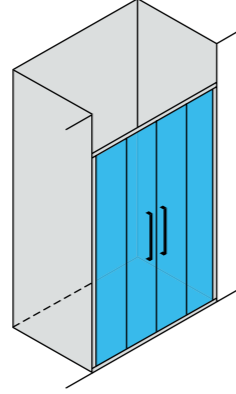

İkon MS17

Teknik Detaylar / Technical Features

- **Kolay Erişim**
  Easy Access
- **Çoklu ebat**
  Extendibility
- **Kapı Sistemi**
  Pivot shower door
- **Pratik Sistem**
  Practical System
- **anti-limescale treatment**
- **Kolay Kapı Sistemi**
  Quick Door System

H:190 cm 6 mm Tekne Üstü Shower Tray

Dikdörtgen Tekne Üstü Nokta Menteşe 2 Sabit 2 Açılır Kapı Ön Cephe Girişli / Pivot shower door

Ebatlar Dimensions (cm)	130 x 139	140 x 149	150 x 159	160 x 169	170 x 179	180 x 189	190 x 200
Giriş Aralığı (cm) Entrance Width (cm)	86	96	106	116	126	126	126
Parlak Gümüş Shiny Silver	12,800 ₺	13,150 ₺	13,350 ₺	13,650 ₺	13,900 ₺	14,200 ₺	14,500 ₺
Renkli Colour	14,700 ₺	15,000 ₺	15,350 ₺	15,650 ₺	16,000 ₺	16,350 ₺	16,650 ₺
Altın Gold	18,550 ₺	18,900 ₺	19,350 ₺	19,750 ₺	20,200 ₺	20,600 ₺	21,000 ₺