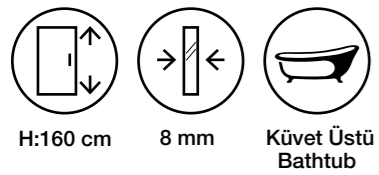

H:160 cm 8 mm Küvet Üstü Bathtub

Küvet Üstü 1 Sabit Cam / Partition

Ebatlar Dimensions (cm)	70 x 79	80 x 89	90 x 99	100 x 109	110 x 119	120 x 130
Parlak Gümüş Shiny Silver	8,250 ₺	8,450 ₺	8,650 ₺	8,850 ₺	9,050 ₺	9,300 ₺
Renkli Colour	9,500 ₺	9,700 ₺	9,950 ₺	10,150 ₺	10,400 ₺	10,650 ₺
Altın Gold	10,900 ₺	11,150 ₺	11,400 ₺	11,700 ₺	11,950 ₺	12,200 ₺
Bakır Copper	17,000 ₺	17,400 ₺	17,800 ₺	18,200 ₺	18,650 ₺	19,050 ₺

Opsiyonel Seçenek Fiyatları / Optional Prices

Reflekte Cam Reflective Glass	Yükseklik Farkı Height Difference	Renkli Cam Tinted Glass	Serigraf Desen Silk Screen Pattern	Kumlama Desen Sandblasting Pattern	Dijital Desen Digital Pattern	Clear Shield
575 ₺	%25 ₺	300 ₺	150 ₺	125 ₺	400 ₺	200 ₺

Fiyatlara KDV ve Montaj dahil değildir. / Taxes are not included.

Duş Teknesi ve Aksesuarlar Görsel Amaçlı Olup Fiyatlara Dahil Değildir.