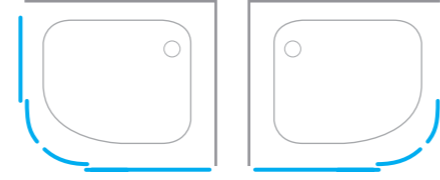

Pulse MS11

Teknik Detaylar / Technical Features

- **Kolay Erişim**
  Easy Access
- **Çoklu ebat**
  Extendibility
- **Sürgülü Sistem**
  Sliding System
- **Pratik Sistem**
  Practical System
- **anti-limescale treatment**
- **Kolay Kapı Sistemi**
  Quick Door System

Siparişte kabin yönü belirtilmelidir.
Cabin direction must be specified in the order.