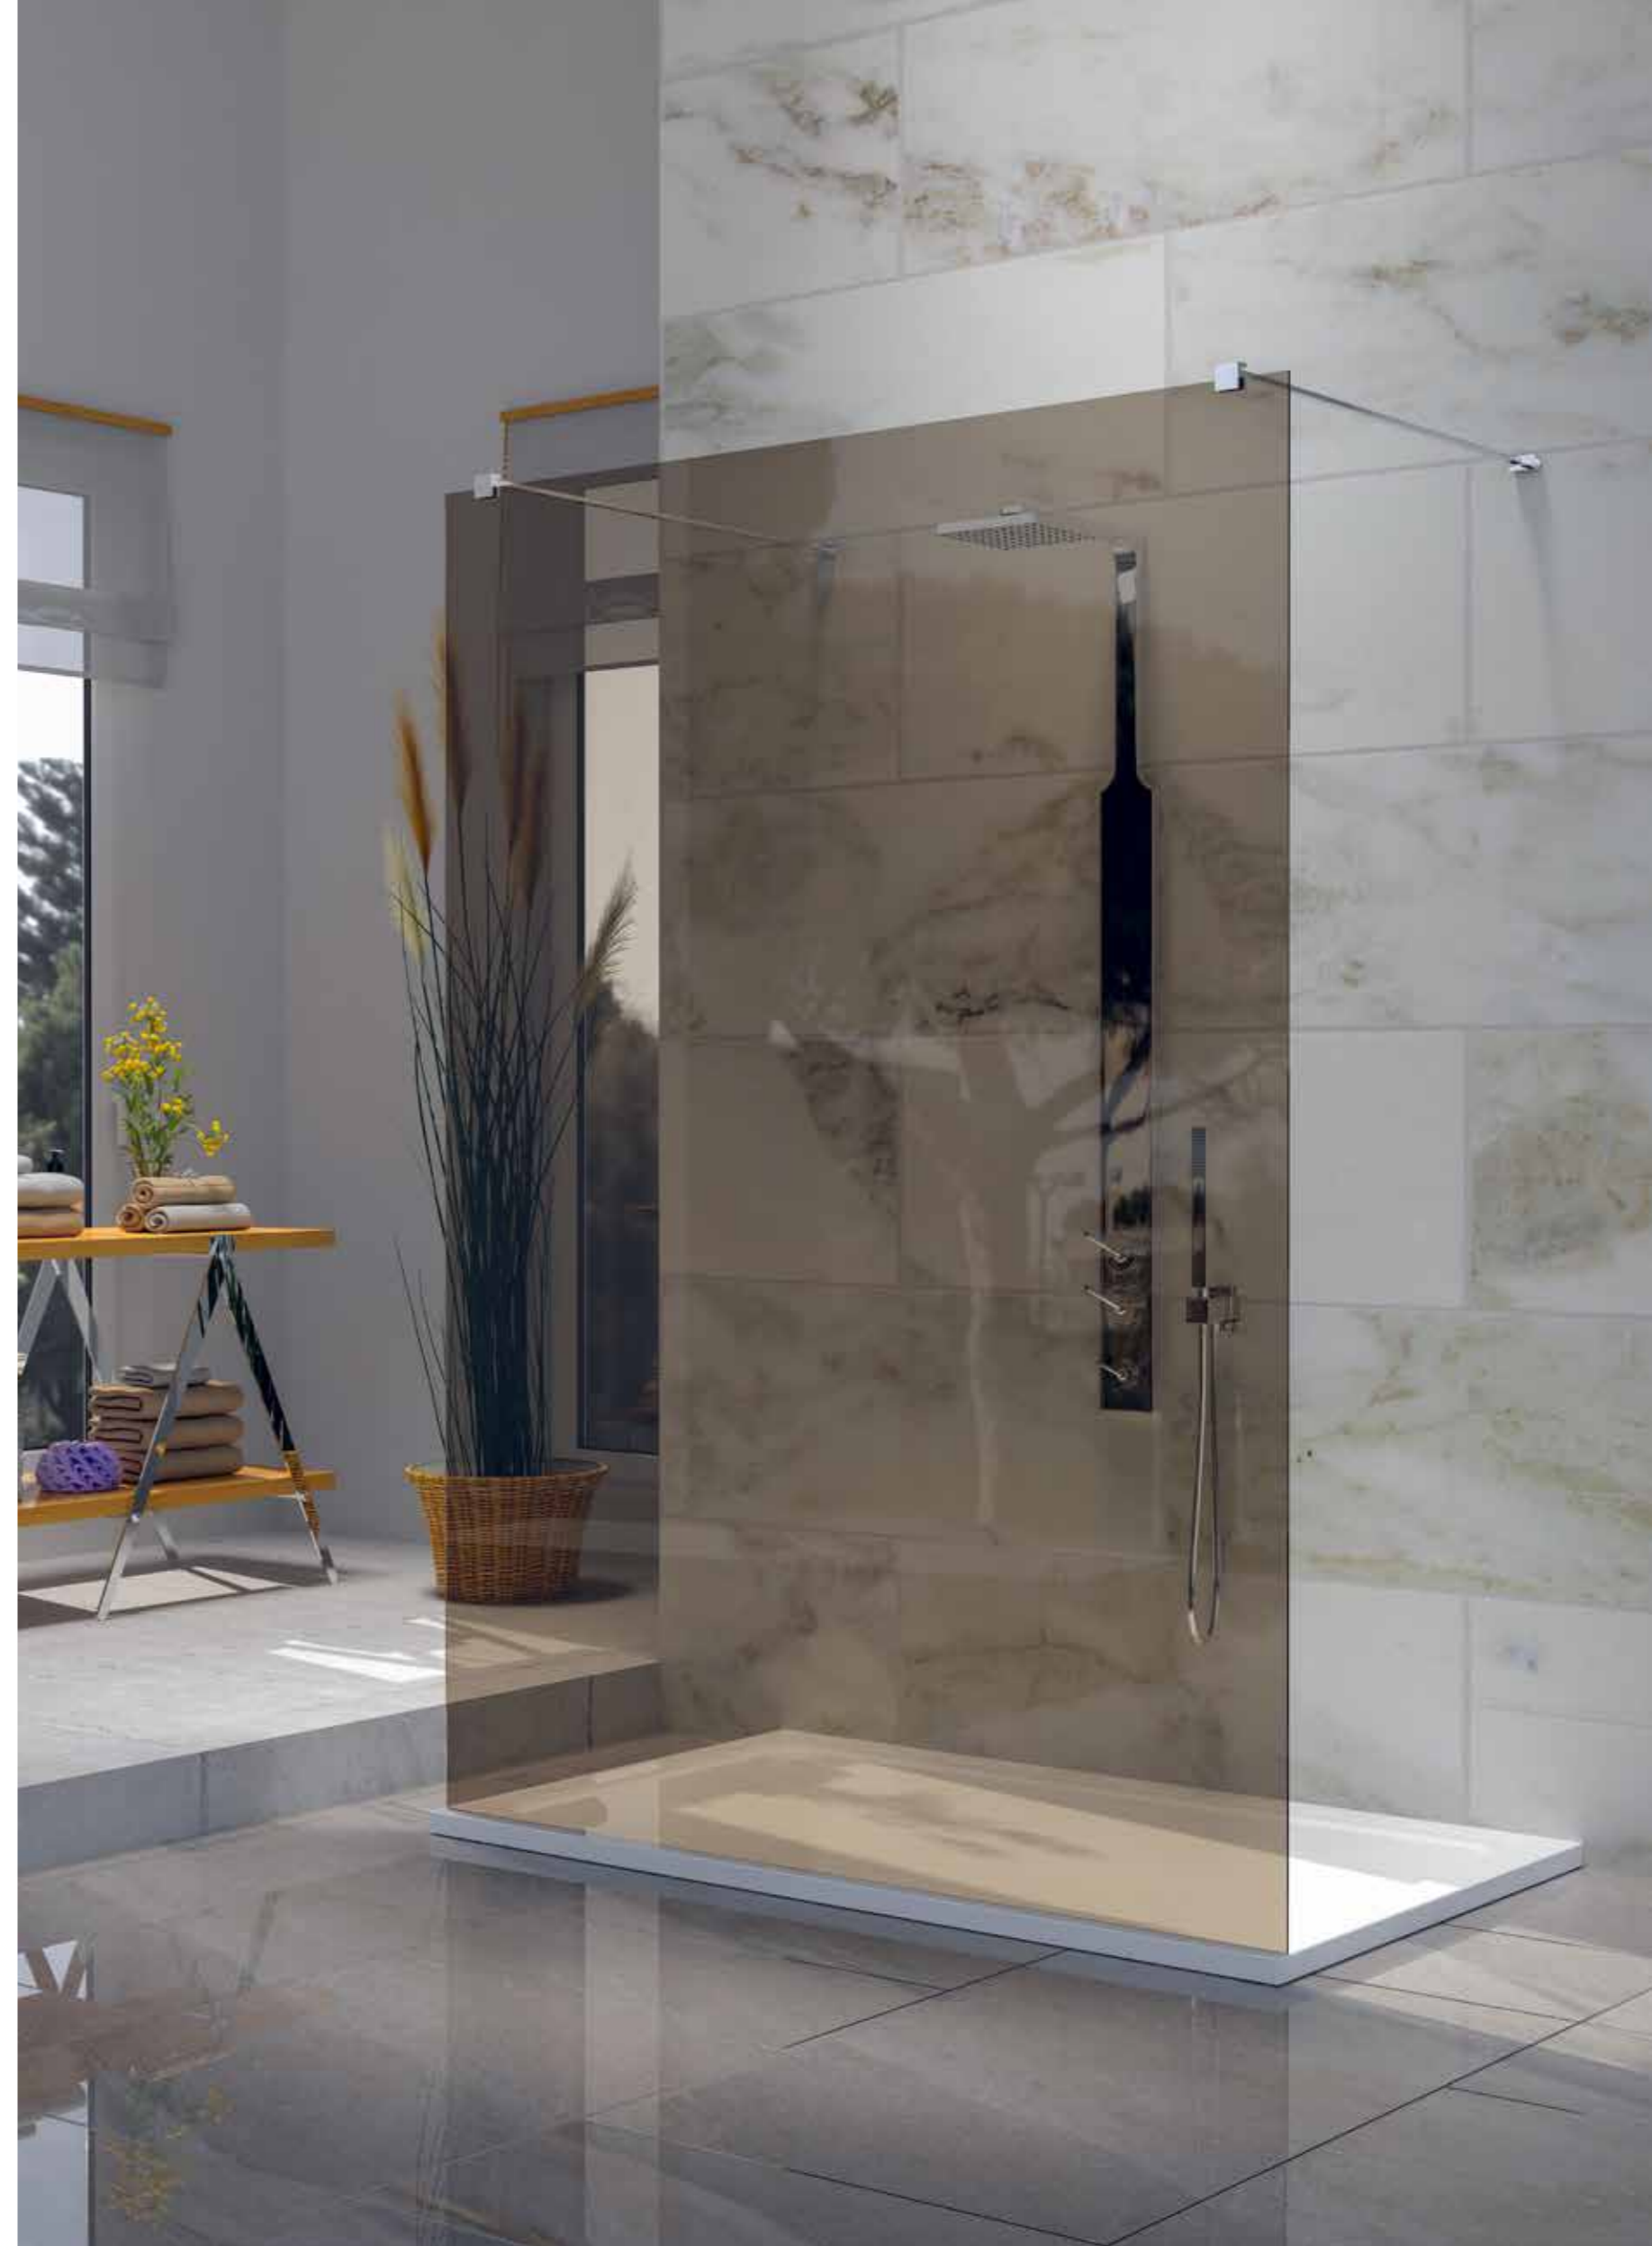

Opsiyonel Seçenek Fiyatları / Optional Prices

Reflekte Cam Reflective Glass	Yükseklik Farkı Height Difference	Renkli Cam Tinted Glass	Serigraf Desen Silk Screen Pattern	Kumlama Desen Sandblasting Pattern	Dijital Desen Digital Pattern	Clear Shield
575 ₺	%25 ₺	300 ₺	150 ₺	125 ₺	400 ₺	200 ₺

Fiyatlara KDV ve Montaj dahil değildir. / Taxes are not included.

Duş Teknesi ve Aksesuarlar Görsel Amaçlı Olup Fiyatlara Dahil Değildir.