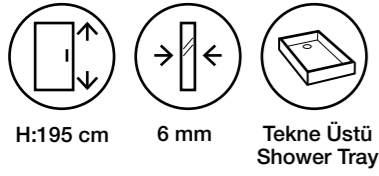

Heaven MS10

Teknik Detaylar / Technical Features

- Kolay Erişim
  Easy Access
- Çoklu ebat
  Extendibility
- Sürgüli Sistem
  Sliding System
- Pratik Sistem
  Practical System
- anti-limescale
  treatment
- Kolay Kapı Sistemi
  Quick Door System