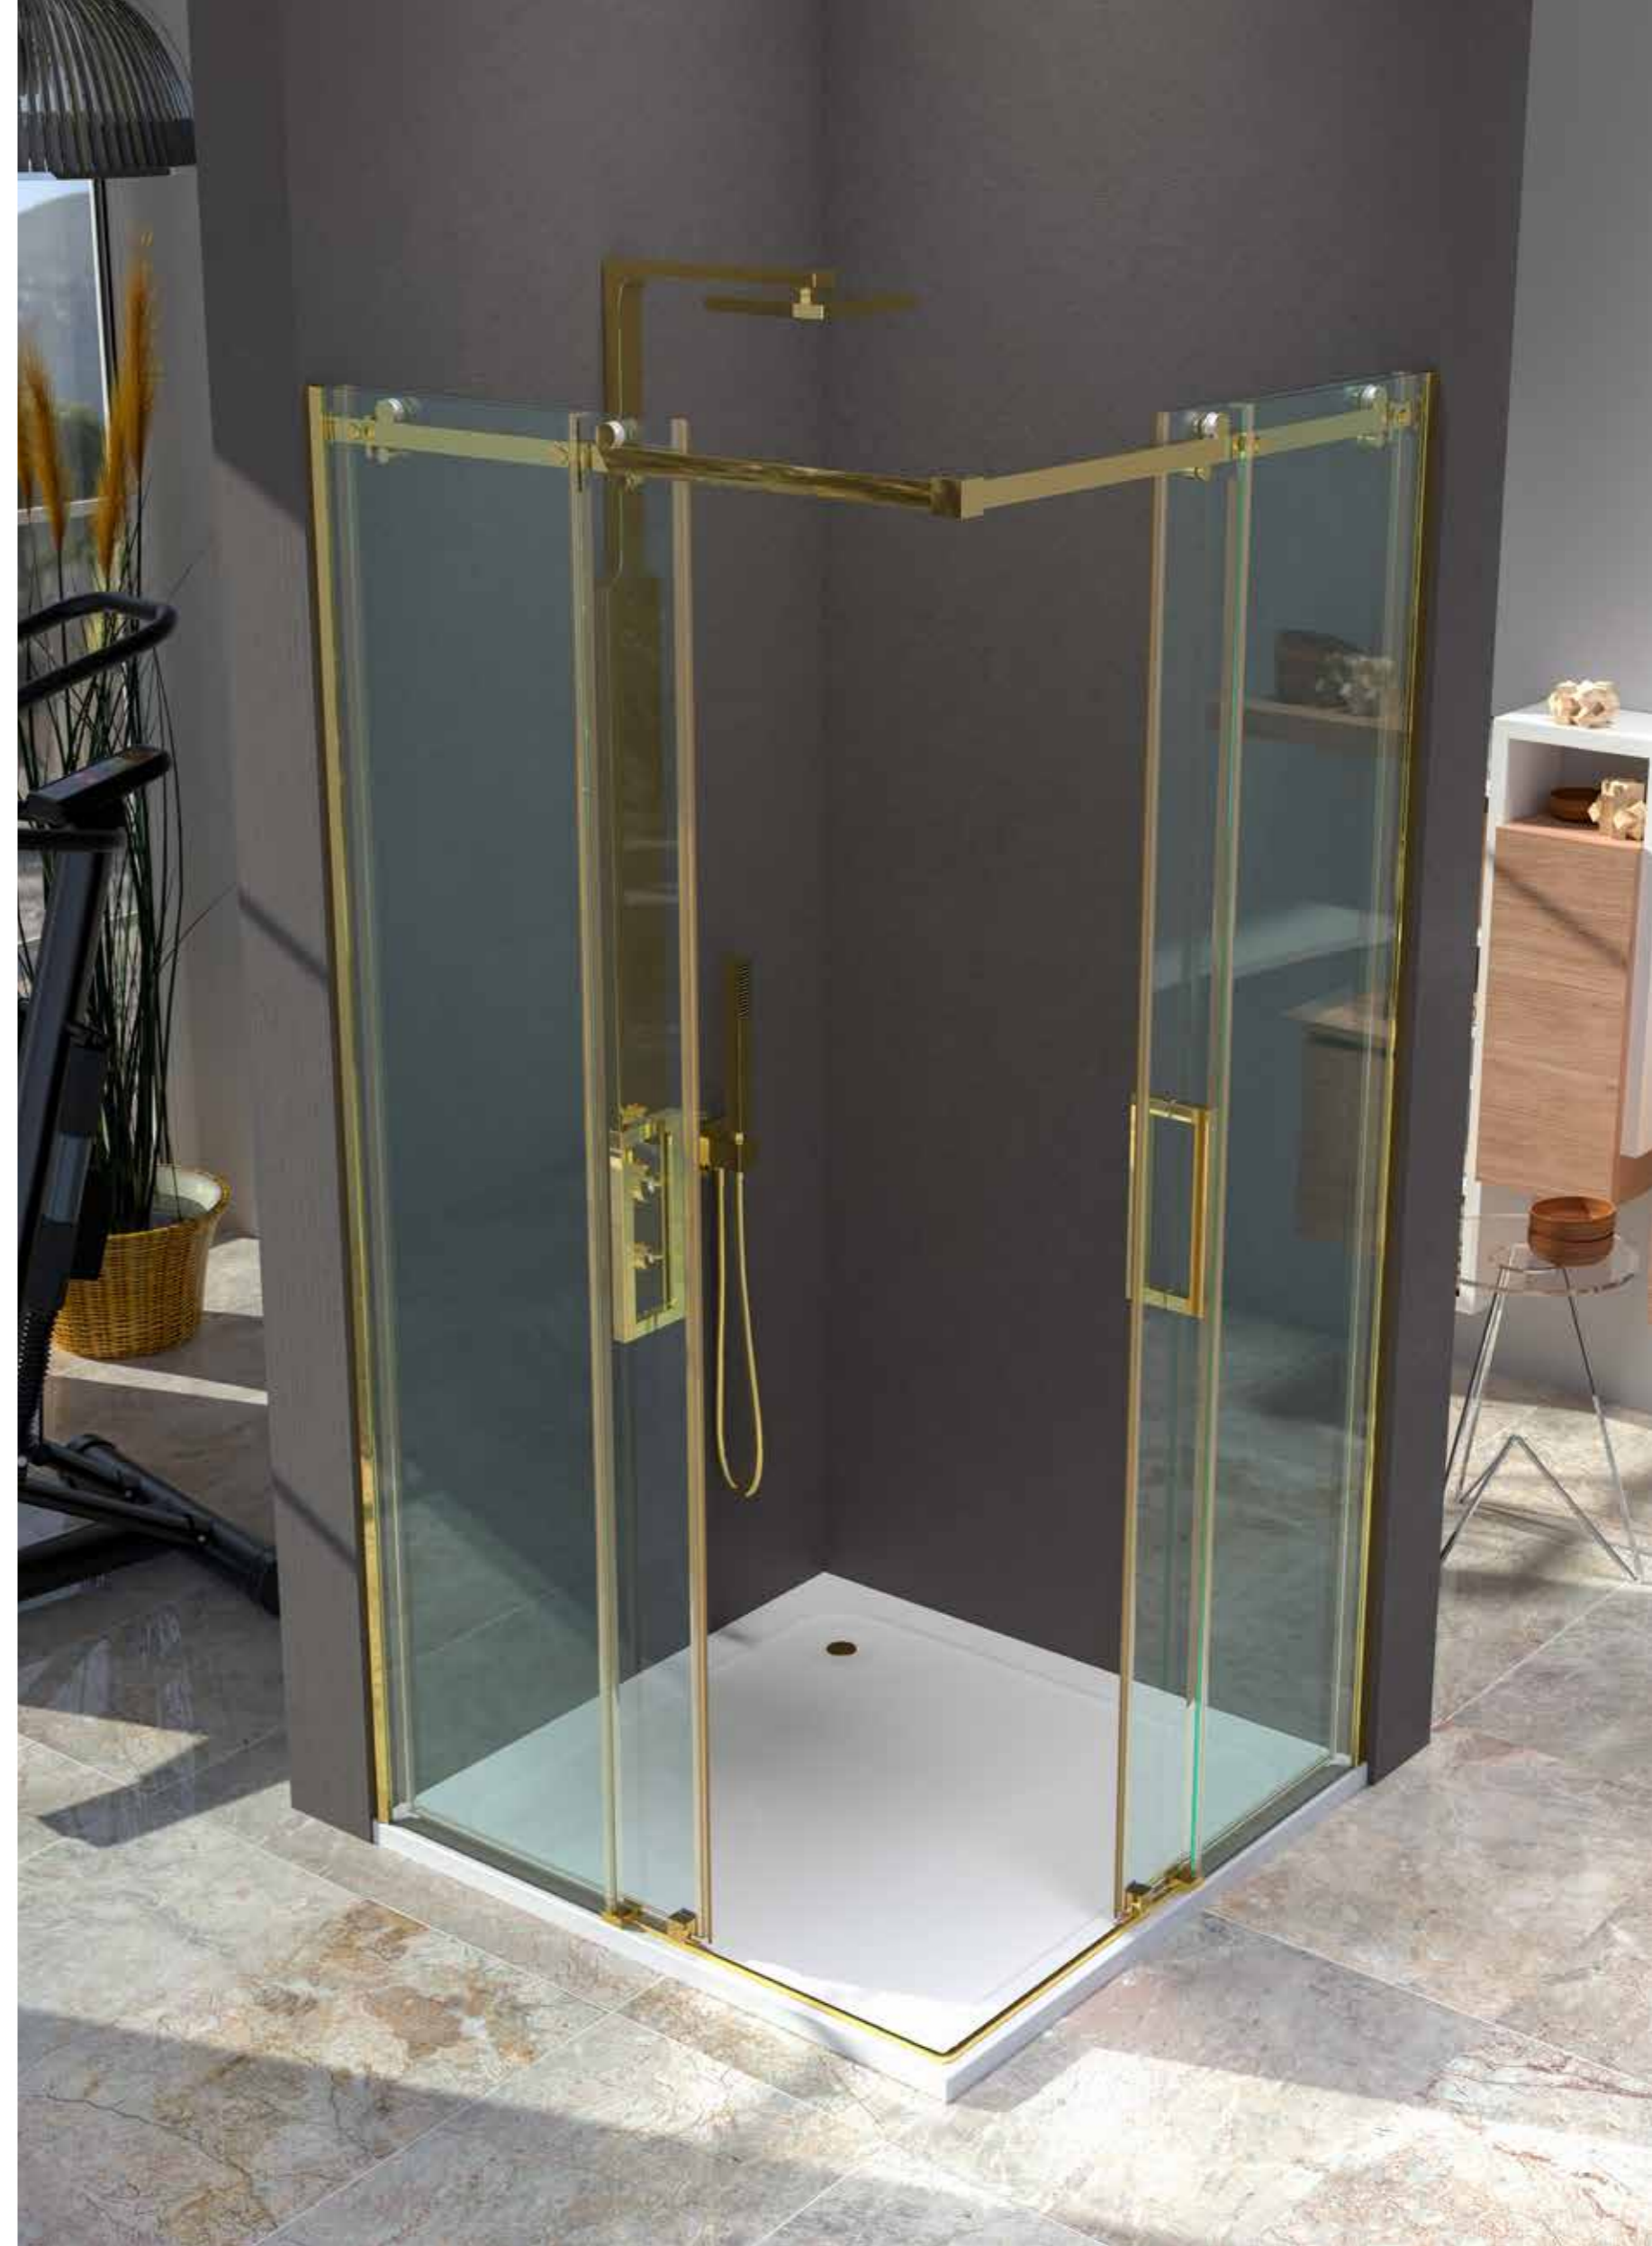

Royal MS20

Teknik Detaylar / Technical Features

- **Kolay Erişim**
  Easy Access
- **Çoklu ebat**
  Extendibility
- **Sürgülü Sistem**
  Sliding System
- **Pratik Sistem**
  Practical System
- **anti-limescale treatment**
- **Kolay Kapı Sistemi**
  Quick Door System

Kare Tekne Üstü 2 Sabit 2 Kayar Kapı Köşe Girişli / Sliding shower door

Ebatlar Dimensions (cm)	80 x 80	90 x 90	100 x 100	110 x 110	120 x 120
Giriş Aralığı (cm) Entrance Width (cm)	53	58	63	68	73
Parlak Gümüş Shiny Silver	20,000 ₺	20,750 ₺	21,550 ₺	22,350 ₺	23,100 ₺
Renkli Colour	23,000 ₺	23,900 ₺	24,800 ₺	25,700 ₺	26,550 ₺
Altın Gold	29,000 ₺	30,100 ₺	31,250 ₺	32,350 ₺	32,500 ₺

Opsiyonel Seçenek Fiyatları / Optional Prices

Reflekte Cam Reflective Glass	Yükseklik Farkı Height Difference	Renkli Cam Tinted Glass	Serigraf Desen Silk Screen Pattern	Kumlama Desen Sandblasting Pattern	Dijital Desen Digital Pattern	Clear Shield
2,300 ₺	% 25 ₺	1,200 ₺	600 ₺	500 ₺	1,600 ₺	800 ₺

Fiyatlara KDV ve Montaj dahil değildir. / Taxes are not included. Net İskontosuz

Duş Teknesi ve Aksesuarlar Görsel Amaçlı Olup Fiyatlara Dahil Değildir.