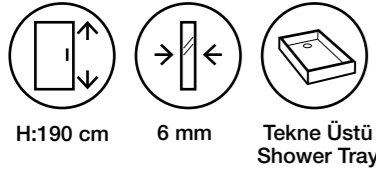

Pulse MS10

Teknik Detaylar / Technical Features

- **Kolay Erişim**
  Easy Access
- **Çoklu ebat**
  Extendability
- **Sürgülü Sistem**
  Sliding System
- **Pratik Sistem**
  Practical System
- **anti-limescale treatment**
- **Kolay Kapı Sistemi**
  Quick Door System

Oval Tekne Üstü 2 Sabit 2 Kayar Kapı Ön Cephe Girişli / Sliding shower door

Ebatlar Dimensions (cm)	80 x 80	85 x 85	90 x 90	95 x 95	100 x 100	110 x 110	120 x 120	130 x 130
Giriş Aralığı (cm) Entrance Width (cm)	51	57	59	59	68	68	78	78
Parlak Gümüş Shiny Silver	13,500 ₺	13,700 ₺	14,00 ₺	14,200 ₺	14,450 ₺	14,950 ₺	15,400 ₺	15,950 ₺
Renkli Colour	15,500 ₺	15,750 ₺	16,050 ₺	16,300 ₺	16,600 ₺	17,200 ₺	17,750 ₺	18,300 ₺
Altın Gold	19,500 ₺	19,850 ₺	20,250 ₺	20,550 ₺	20,950 ₺	21,650 ₺	22,350 ₺	23,100 ₺