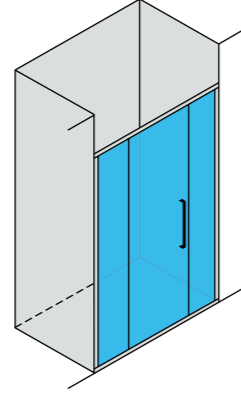

Costa MS18

Teknik Detaylar / Technical Features

- **Kolay Erişim**
  Easy Access
- **Çoklu ebat**
  Extendibility
- **Kapı Sistemi**
  Pivot shower door
- **Pratik Sistem**
  Practical System
- **anti-limescale treatment**
- **Kolay Kapı Sistemi**
  Quick Door System

Siparişte kabin yönü belirtilmelidir.
Cabin direction must be specified in the order.