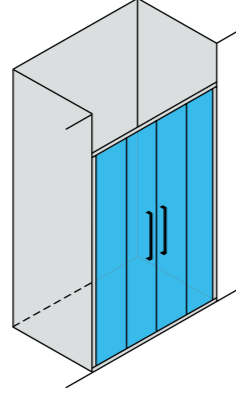

Çoklu ebat
Extendibility

Sürgülü Sistem
Sliding System

Pratik Sistem
Practical System

anti-limescale treatment

Kolay Kapı Sistemi
Quick Door System

H:190 cm

6 mm

Tekne Üstü
Shower Tray