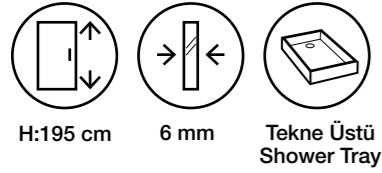

Enjoy MS12

Teknik Detaylar / Technical Features

- **Kolay Erişim**
  Easy Access
- **Çoklu ebat**
  Extendibility
- **Sürgülü Sistem**
  Sliding System
- **Pratik Sistem**
  Practical System
- **anti-limescale treatment**
- **Kolay Kapı Sistemi**
  Quick Door System

Siparişte kabin yönü belirtilmelidir.
Cabin direction must be specified in the order.

H:195 cm 6 mm Tekne Üstü
Shower Tray

Dikdörtgen Tekne Üstü 1 Sabit 1 Kayar Kapı Ön Cephe Girişli / Sliding shower door

Ebatlar Dimensions (cm)	110 x 119	120 x 129	130 x 139	140 x 149	150 x 159	160 x 170
Giriş Aralığı (cm) Entrance Width (cm)	53	58	63	68	73	78
Parlak Gümüş Shiny Silver	16,900 ₺	17,150 ₺	17,700 ₺	18,200 ₺	18,750 ₺	19,250 ₺
Renkli Colour	19,450 ₺	19,750 ₺	20,350 ₺	20,900 ₺	21,500 ₺	22,150 ₺
Altın Gold	24,500 ₺	24,900 ₺	25,650 ₺	26,350 ₺	27,100 ₺	27,900 ₺
Bakır Copper	38,250 ₺	38,800 ₺	40,000 ₺	41,100 ₺	42,250 ₺	43,500 ₺

H:160 cm 6 mm Küvet Üstü
Bathtub

Dikdörtgen Küvet Üstü 1 Sabit 1 Kayar Kapı Ön Cephe Girişli / Sliding shower door

Ebatlar Dimensions (cm)	110 x 119	120 x 129	130 x 139	140 x 149	150 x 159	160 x 170
Giriş Aralığı (cm) Entrance Width (cm)	53	58	63	68	73	78
Parlak Gümüş Shiny Silver	16,400 ₺	16,850 ₺	17,300 ₺	17,700 ₺	18,200 ₺	18,650 ₺
Renkli Colour	18,850 ₺	19,350 ₺	19,900 ₺	20,350 ₺	20,900 ₺	21,450 ₺
Altın Gold	23,750 ₺	24,400 ₺	25,000 ₺	25,700 ₺	26,350 ₺	27,000 ₺
Bakır Copper	37,000 ₺	38,000 ₺	39,000 ₺	40,000 ₺	41,150 ₺	42,200 ₺

Opsiyonel Seçenek Fiyatları / Optional Prices

Reflekte Cam Reflective Glass	Yükseklik Farkı Height Difference	Renkli Cam Tinted Glass	Serigraf Desen Silk Screen Pattern	Kumlama Desen Sandblasting Pattern	Dijital Desen Digital Pattern	Clear Shield
1,150 ₺	%25 ₺	600 ₺	300 ₺	250 ₺	800 ₺	400 ₺

Fiyatlara KDV ve Montaj dahil değildir. / Taxes are not included.

Duş Teknesi ve Aksesuarlar Görsel Amaçlı Olup Fiyatlara Dahil Değildir.