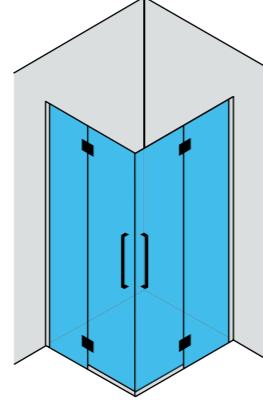

İkon MS13

Teknik Detaylar / Technical Features

- **Kolay Erişim**
  Easy Access
- **Çoklu ebat**
  Extendibility
- **Kapı Sistemi**
  Pivot shower door
- **Pratik Sistem**
  Practical System
- **anti-limescale treatment**
- **Kolay Kapı Sistemi**
  Quick Door System

Siparişte kabin yönü belirtilmelidir.
Cabin direction must be specified in the order.