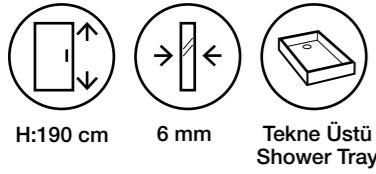

Kare Tekne Üstü 2 Sabit 2 Kayar Kapı Köşe Girişli / Sliding shower door

Ebatlar Dimensions (cm)	80 x 80	90 x 90	100 x 100	110 x 110	120 x 120	130 x 130	140 x 140
Giriş Aralığı (cm) Entrance Width (cm)	47	52	57	62	67	72	77
Parlak Gümüş Shiny Silver	14,950 ₺	15,500 ₺	16,000 ₺	16,600 ₺	17,100 ₺	17,650 ₺	18,200 ₺
Renkli Colour	17,500 ₺	18,100 ₺	18,800 ₺	19,400 ₺	20,000 ₺	20,650 ₺	21,300 ₺
Altın Gold	20,800 ₺	21,500 ₺	22,300 ₺	23,000 ₺	23,800 ₺	24,500 ₺	25,250 ₺
Bakır Copper	32,400 ₺	33,550 ₺	34,750 ₺	35,900 ₺	37,100 ₺	38,250 ₺	39,400 ₺