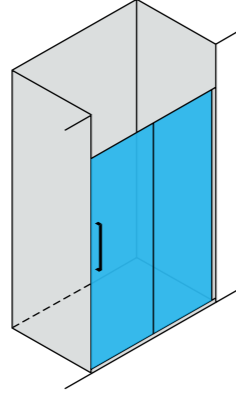

Asos MS13

Teknik Detaylar / Technical Features

Kolay Erişim
Easy Access

Çoklu ebat
Extendibility

Sürgülü Sistem
Sliding System

Pratik Sistem
Practical System

anti-limescale treatment

Kolay Kapı Sistemi
Quick Door System

Siparişte kabin yönü belirtilmelidir.
Cabin direction must be specified in the order.